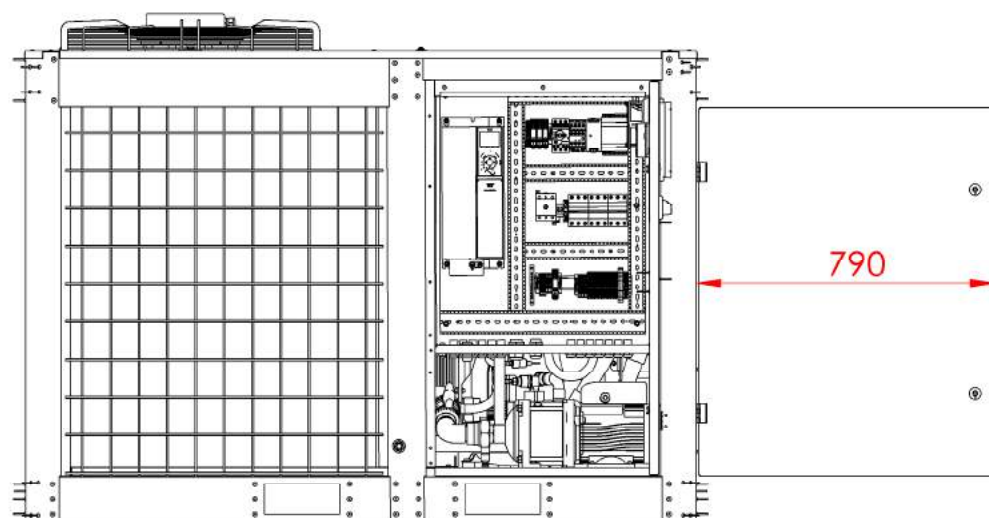

# VARI-CHILL 15 SPECIFICATION

Electrical Connection Panel

Model Number	VCHILL-15-INT-3.5-HR-INSUL
Phase	3
Volts	415
Hz	50
Refrigerant	R410A
Charge(kg)	10.8
Refrigerant Oil	Polyester 160SZ
Weight(kg)	586
kW Input	19.3
Unit	mm