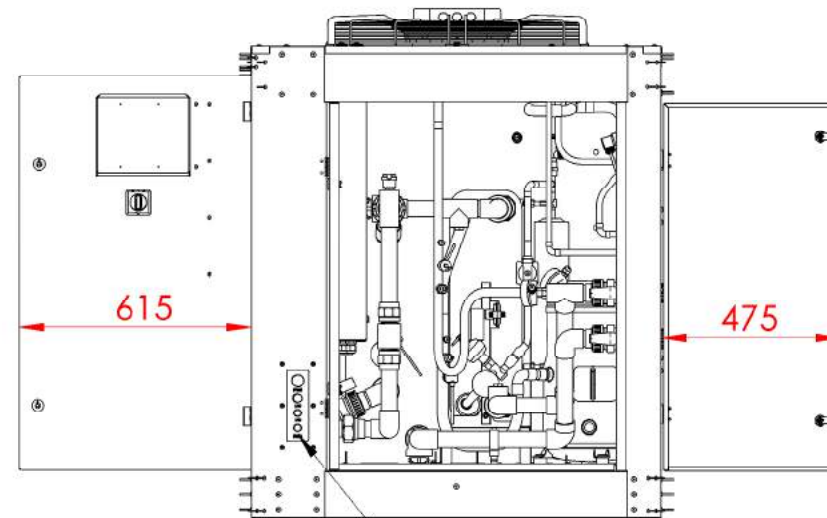

# VARI-CHILL 15 SPECIFICATION

Electrical Connection Panel

Model Number	VCHILL-15-INT-3.5-HR-INSUL
Phase	3
Volts	415
Hz	50
Refrigerant	R410A
Charge(kg)	10.8
Refrigerant Oil	Polyester 160SZ
Weight(kg)	586
kW Input	19.3
Unit	mm