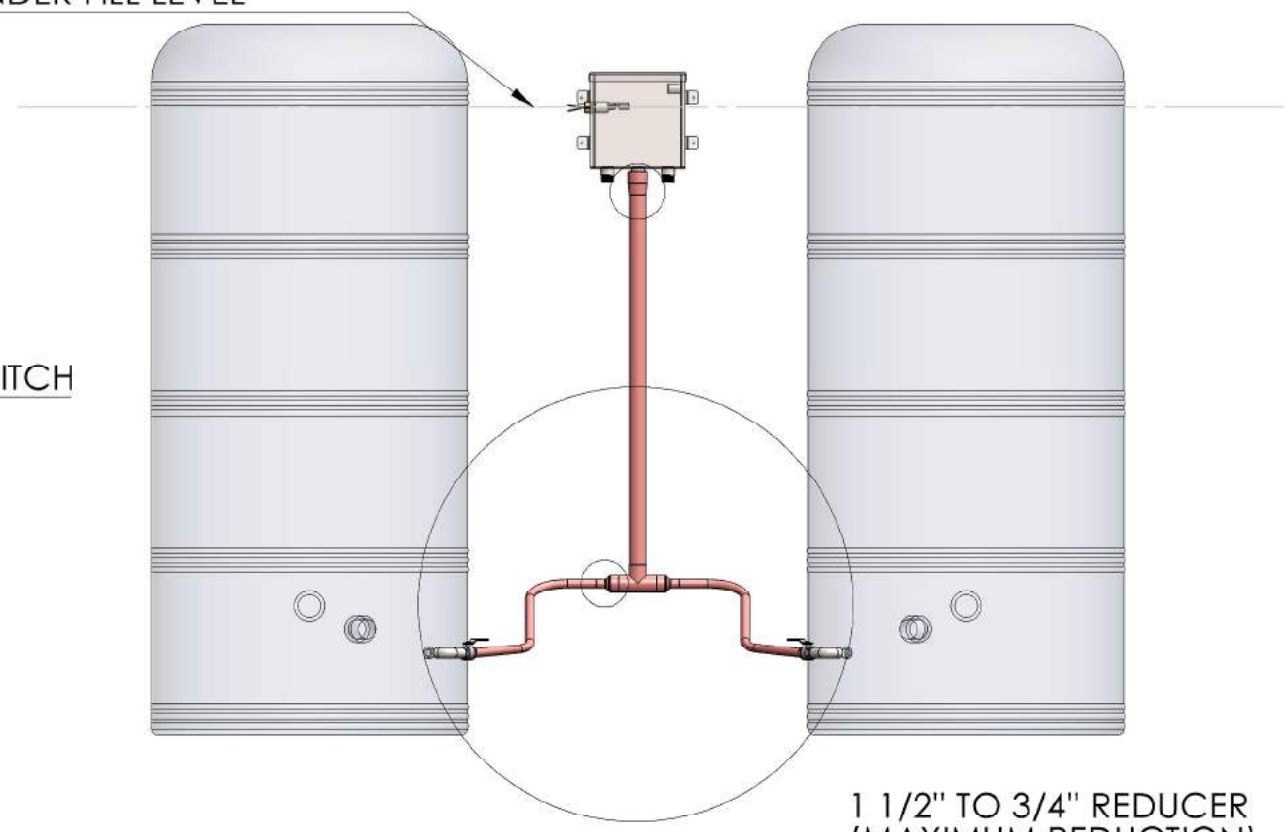

MOUNT HEADER TANK TO CORRECT DAIRY CYLINDER FILL LEVEL