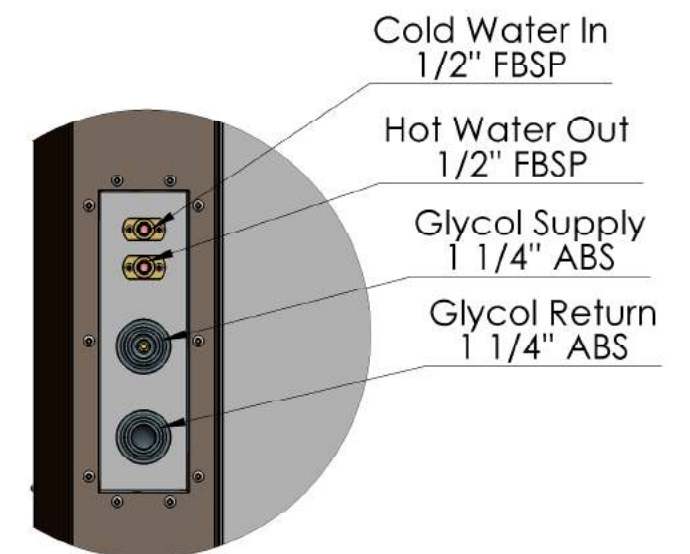

# VARI-CHILL 15 SPECIFICATION

Electrical Connection Panel

Model Number	VCHILL-15-INT-3.5-HR-INSUL
Phase	3
Volts	415
Hz	50
Refrigerant	R410A
Charge(kg)	10.8
Refrigerant Oil	Polyester 160SZ
Weight(kg)	586
kW Input	19.3
Unit	mm