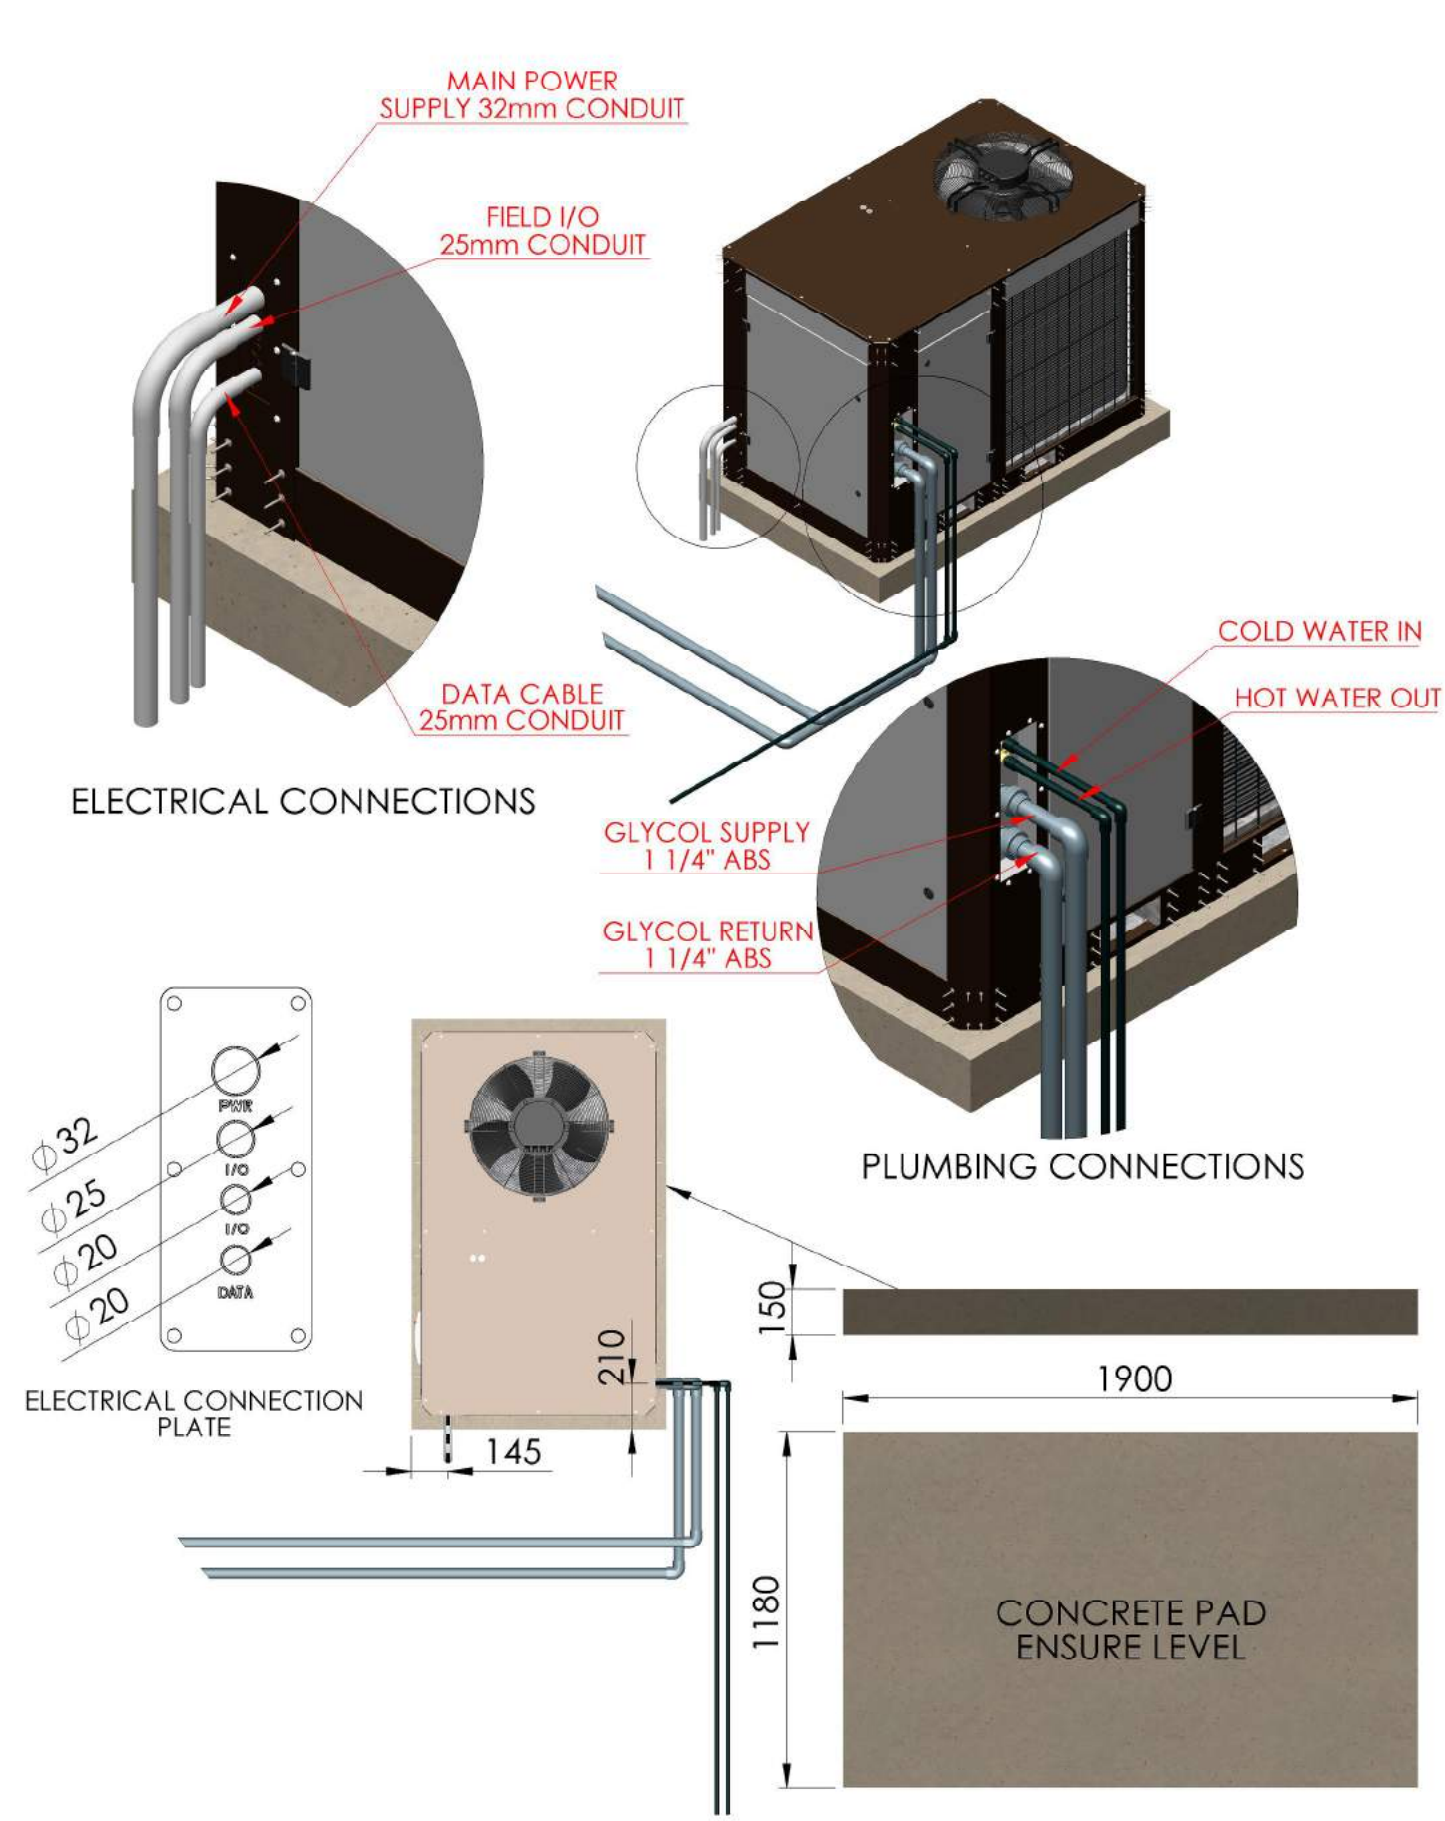

VARI-COOL JNR & VARI-CHILL 15 ELECTRICAL AND HYDRONIC INSTALLATION WITH PLINTH