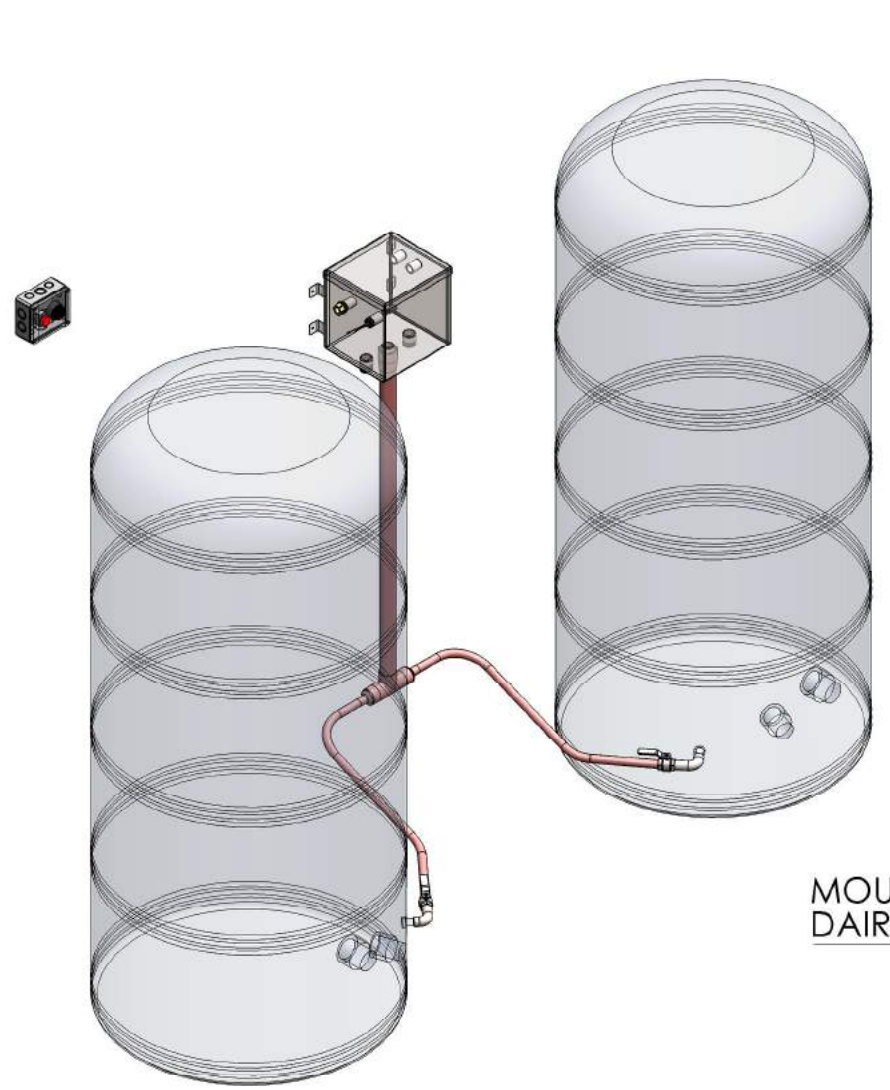

COPYRIGHT:
THIS DRAWING IS COPYRIGHT AND MUST NOT BE
RE-PRODUCED WITHOUT WRITTEN CONSENT OF
COOLSENSE LTD.
TEL: +64 (0)7 849 0006
Address: 618D Te Rapa Road, Te Rapa, PO BOX 10186, Hamilton 3200, New Zealand.
Website: www.coolsense.co.nz
E-mail: info@coolsense.co.nz

HEAT RECOVERY HEADER TANK TO DAIRY CYLINDERS FOR ALL MODELS