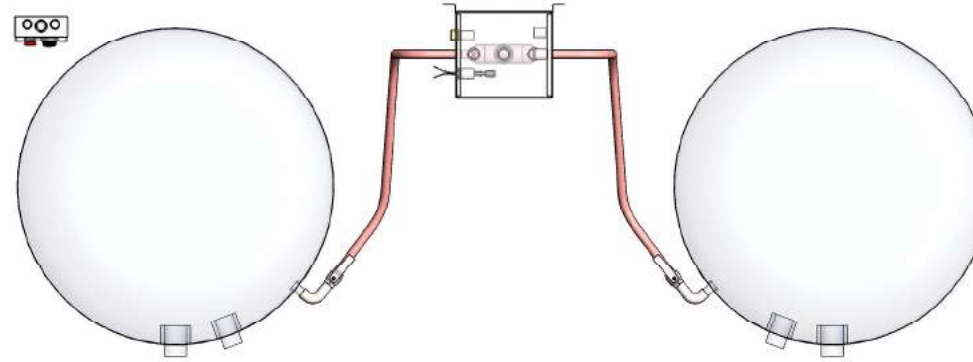

COPYRIGHT:
THIS DRAWING IS COPYRIGHT AND MUST NOT BE
RE-PRODUCED WITHOUT WRITTEN CONSENT OF
COOLSENSE LTD.
TEL: +64 (0)7 849 0006
Address: 618D Te Rapa Road, Te Rapa, PO BOX 10186, Hamilton 3200, New Zealand.
Website: www.coolsense.co.nz
E-mail: info@coolsense.co.nz

HEAT RECOVERY HEADER TANK TO DAIRY CYLINDERS FOR ALL MODELS (EMPTY FIRST FILL-NON EQUALISING)

NOTE:
THIS CONFIGURATION WILL ALLOW THE DAIRY
CYLINDERS TO BE EMPTIED INDEPENDENTLY FROM
EACH OTHER