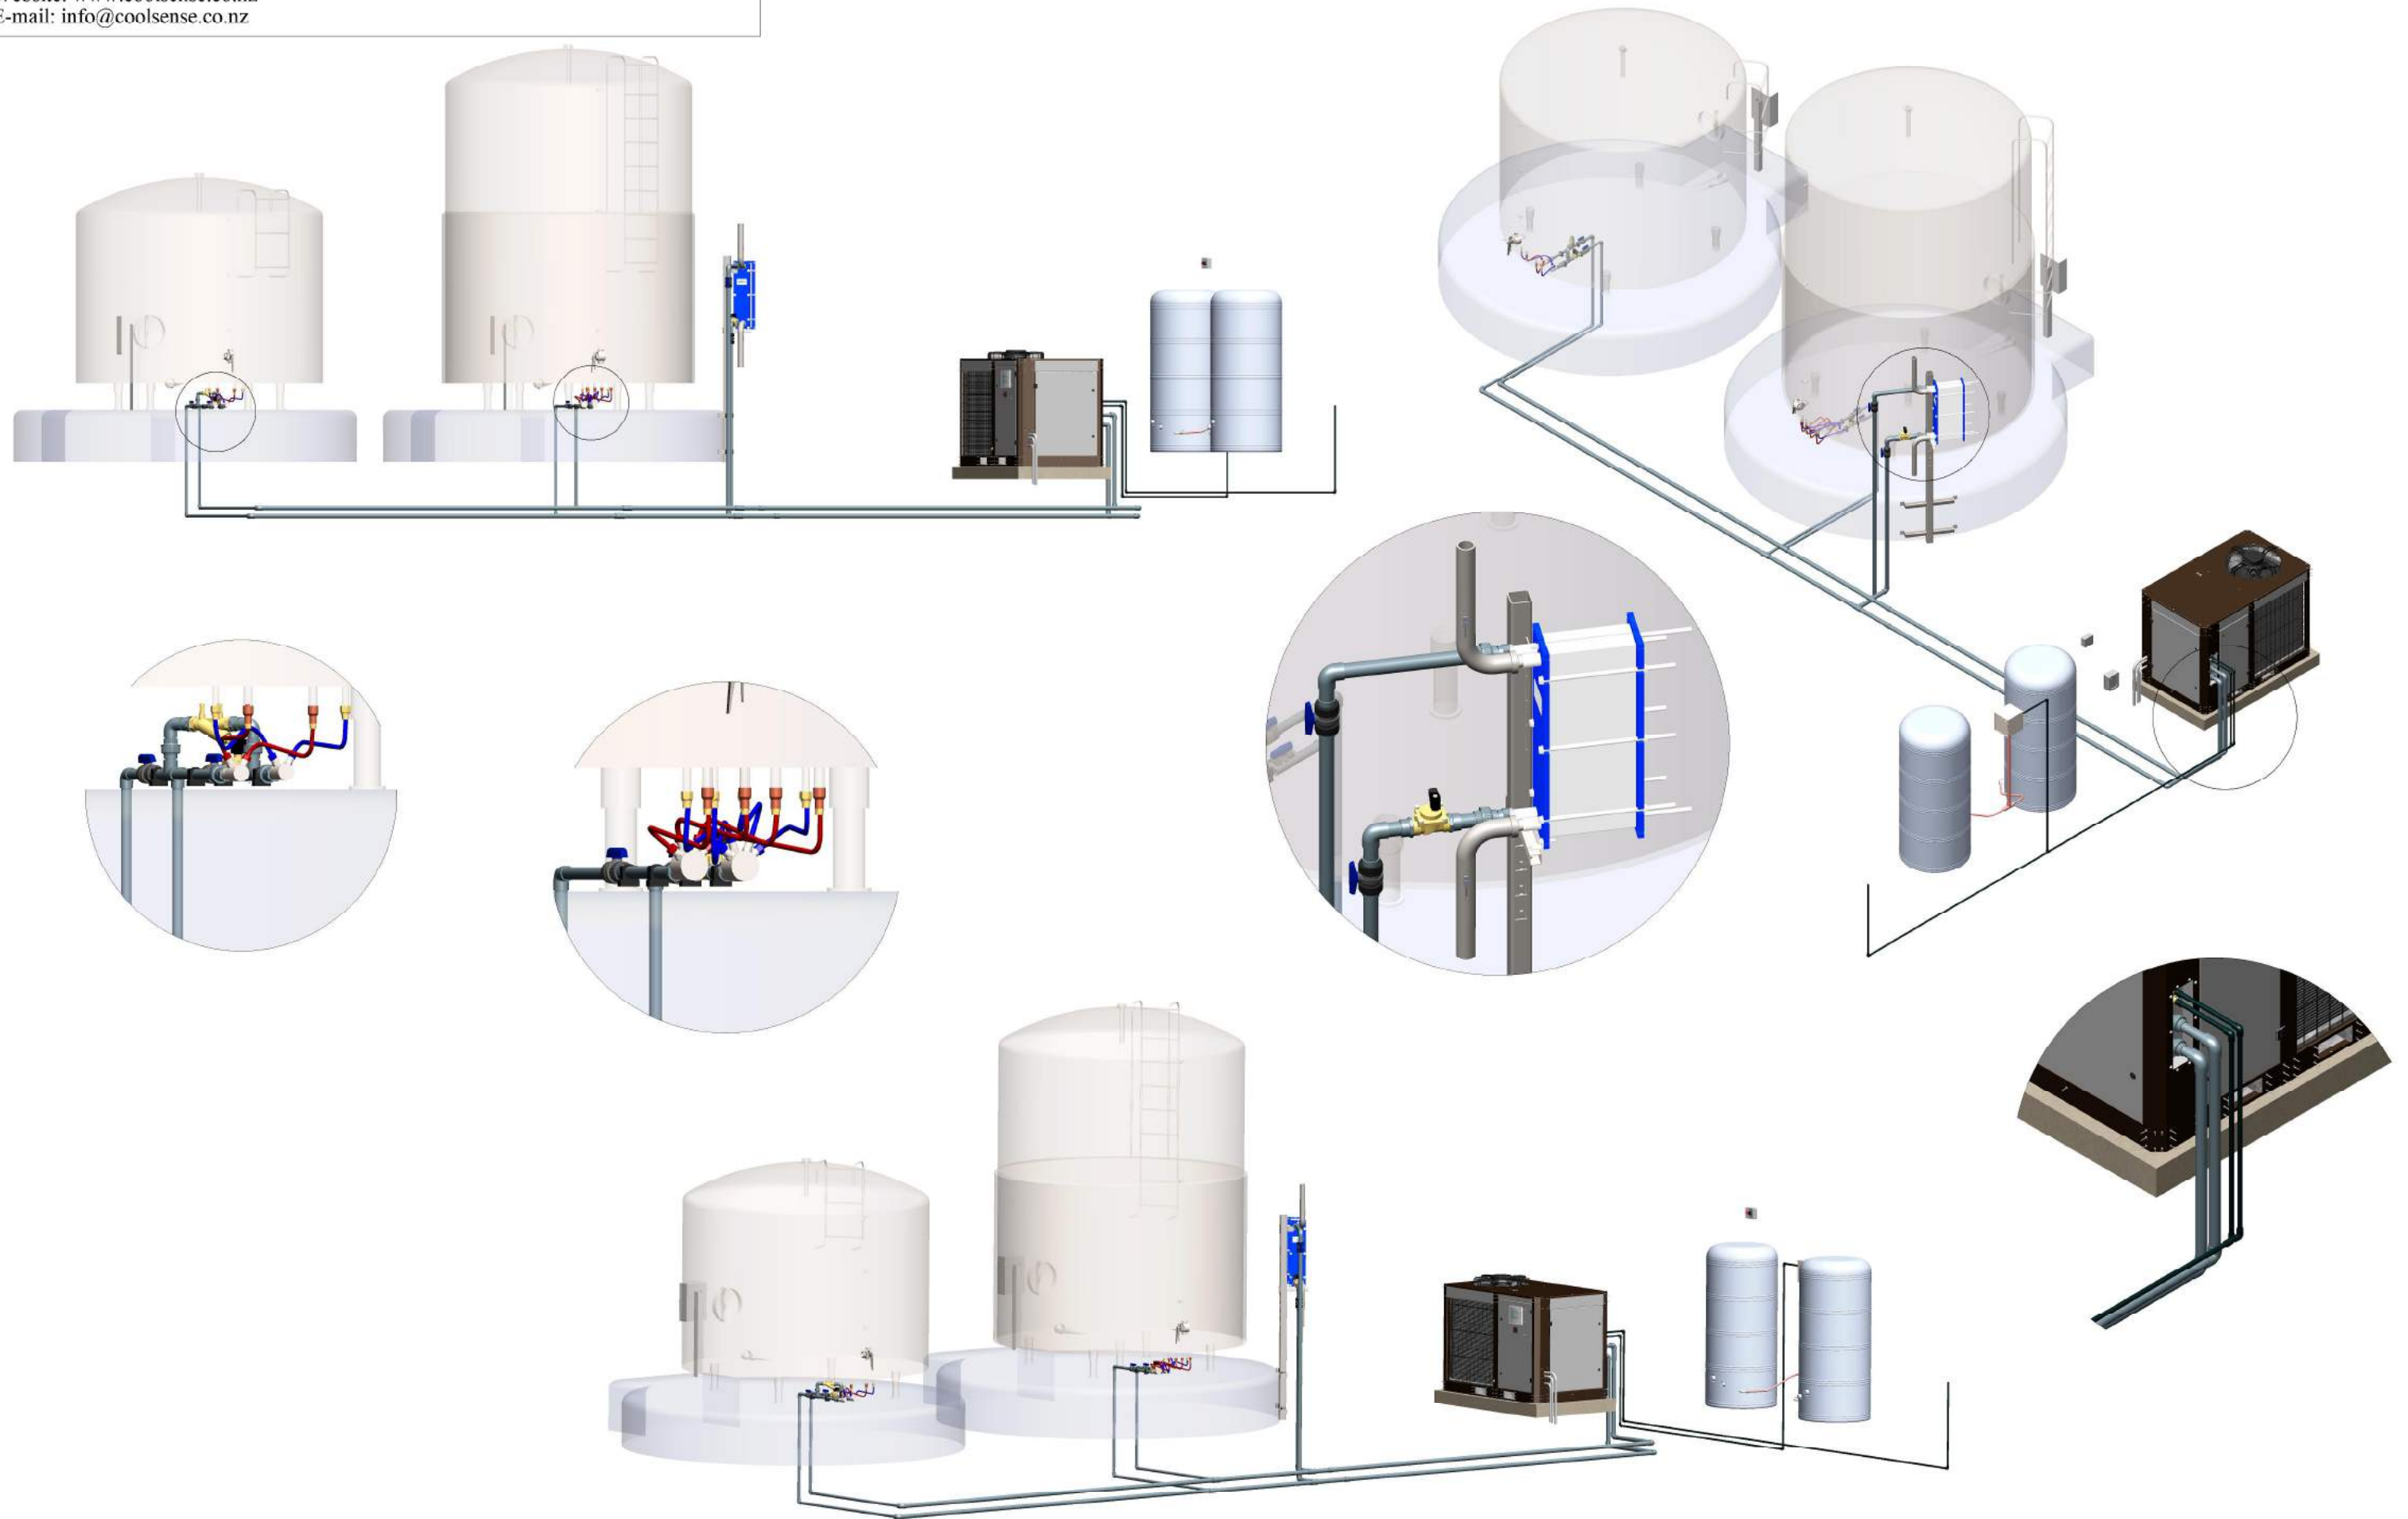

COPYRIGHT:
THIS DRAWING IS COPYRIGHT AND MUST NOT BE
RE-PRODUCED WITHOUT WRITTEN CONSENT OF
COOLSENSE NZ LTD.
TEL: +64 (0)7 849 0006
Address: 618D Te Rapa Road, Te Rapa, PO BOX 10186, Hamilton 3200, New Zealand.
Website: www.coolsense.co.nz
E-mail: info@coolsense.co.nz

TWIN VAT SECONDARY HEAT EXCHANGER INSTALLATION ILLUSTRATION