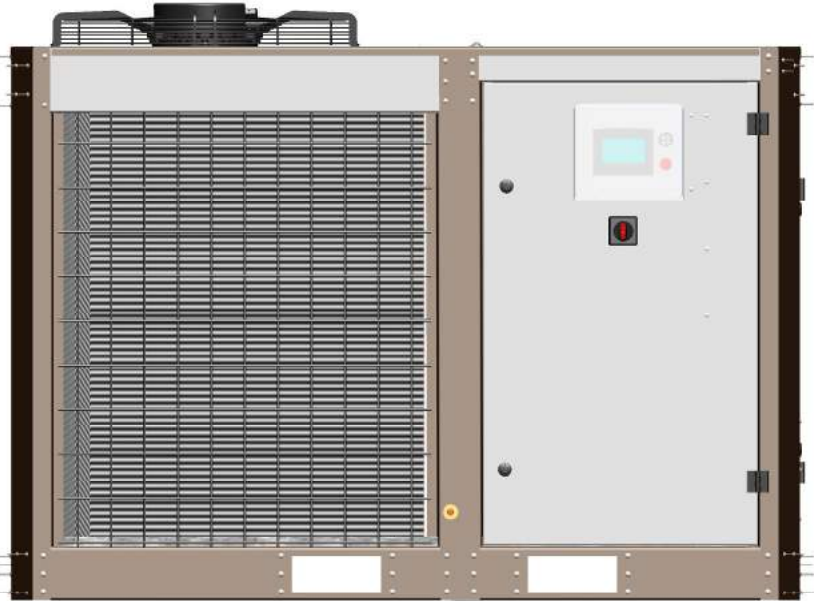

# VARI-CHILL 15 SPECIFICATION

Electrical Connection Panel

Model Number	VCHILL-15-INT-3.5-HR-INSUL
Phase	3
Volts	415
Hz	50
Refrigerant	R410A
Charge(kg)	10.8
Refrigerant Oil	Polyester 160SZ
Weight(kg)	586
kW Input	19.3
Unit	mm

# VARI-CHILL 15 EXPLODED VIEW

VARIABLE SPEED EC FAN  
(LOW KW CONSUMPTION)

HIGH GRADE HEAT RECOVERY

VARIABLE SPEED COMPRESSOR  
WITH PERMANENT MAGNET MOTOR

HIGH EFFICIENCY MULTI-STAGE  
CENTRIFUGAL PUMP

**COPYRIGHT:**  
 THIS DRAWING IS COPYRIGHT AND MUST NOT BE  
 RE-PRODUCED WITHOUT WRITTEN CONSENT OF  
 COOLSENSE NZ LTD.  
 TEL: +64 (0)7 849 0006  
 Address: 618D Te Rapa Road, Te Rapa, PO BOX 10186, Hamilton 3200, New Zealand.  
 Website: www.coolsense.co.nz  
 E-mail: info@coolsense.co.nz