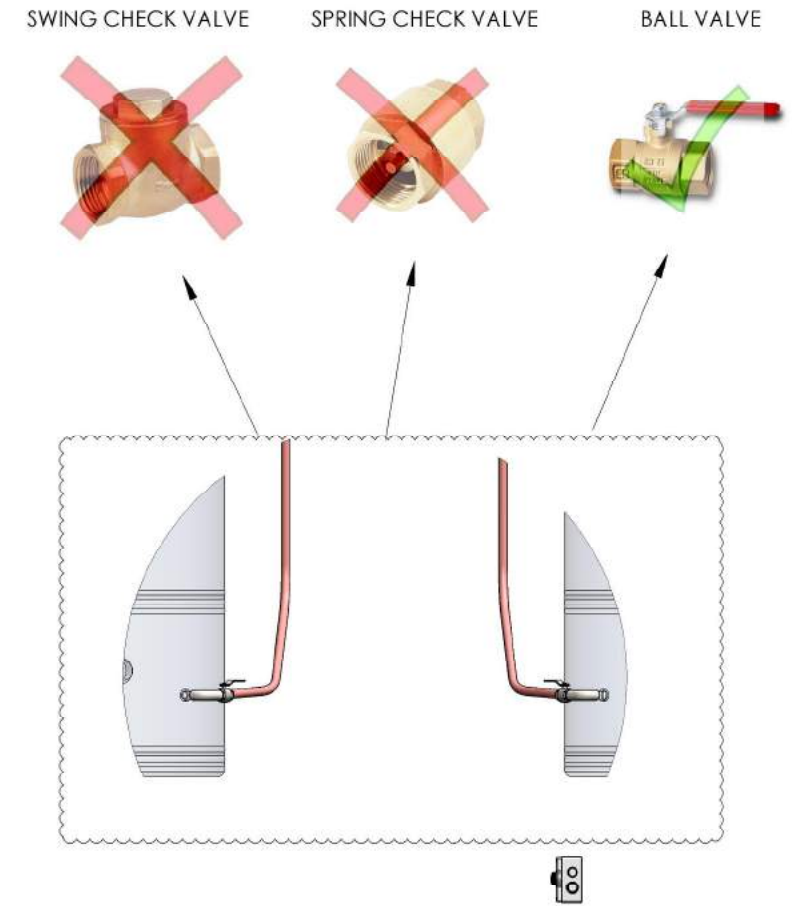

### VARI-CHILL 7.5 ELECTRICAL AND HYDRONIC INSTALLATION WITH PLINTH

# HEAT RECOVERY HEADER TANK TO DAIRY CYLINDERS FOR ALL MODELS

**NOTE:**  
 THIS CONFIGURATION WILL DRAIN BOTH CYLINDERS EQUALLY.

**MOUNT HEADER TANK TO CORRECT DAIRY CYLINDER FILL LEVEL**

**COPYRIGHT:**  
 THIS DRAWING IS COPYRIGHT AND MUST NOT BE  
 RE-PRODUCED WITHOUT WRITTEN CONSENT OF  
 COOLSENSE LTD.  
 TEL: +64 (0)7 849 0006  
 Address: 618D Te Rapa Road, Te Rapa, PO BOX 10186, Hamilton 3200, New Zealand.  
 Website: www.coolsense.co.nz  
 E-mail: info@coolsense.co.nz

# HEAT RECOVERY HEADER TANK TO DAIRY CYLINDERS FOR ALL MODELS (EMPTY FIRST FILL-NON EQUALISING)

**NOTE:**  
 THIS CONFIGURATION WILL ALLOW THE DAIRY  
 CYLINDERS TO BE EMPTIED INDEPENDENTLY FROM  
 EACH OTHER

**MOUNT HEADER TANK TO CORRECT  
 DAIRY CYLINDER FILL LEVEL**

REMAINING  
 FILL LEVEL

SLOPE

3/4" MINIMUM PIPE BORE

HOT WATER INLET

FLOAT SWITCH

HOT WATER FEED  
 TO DAIRY CYLINDERS

HOT WATER HEADER TANK KIT