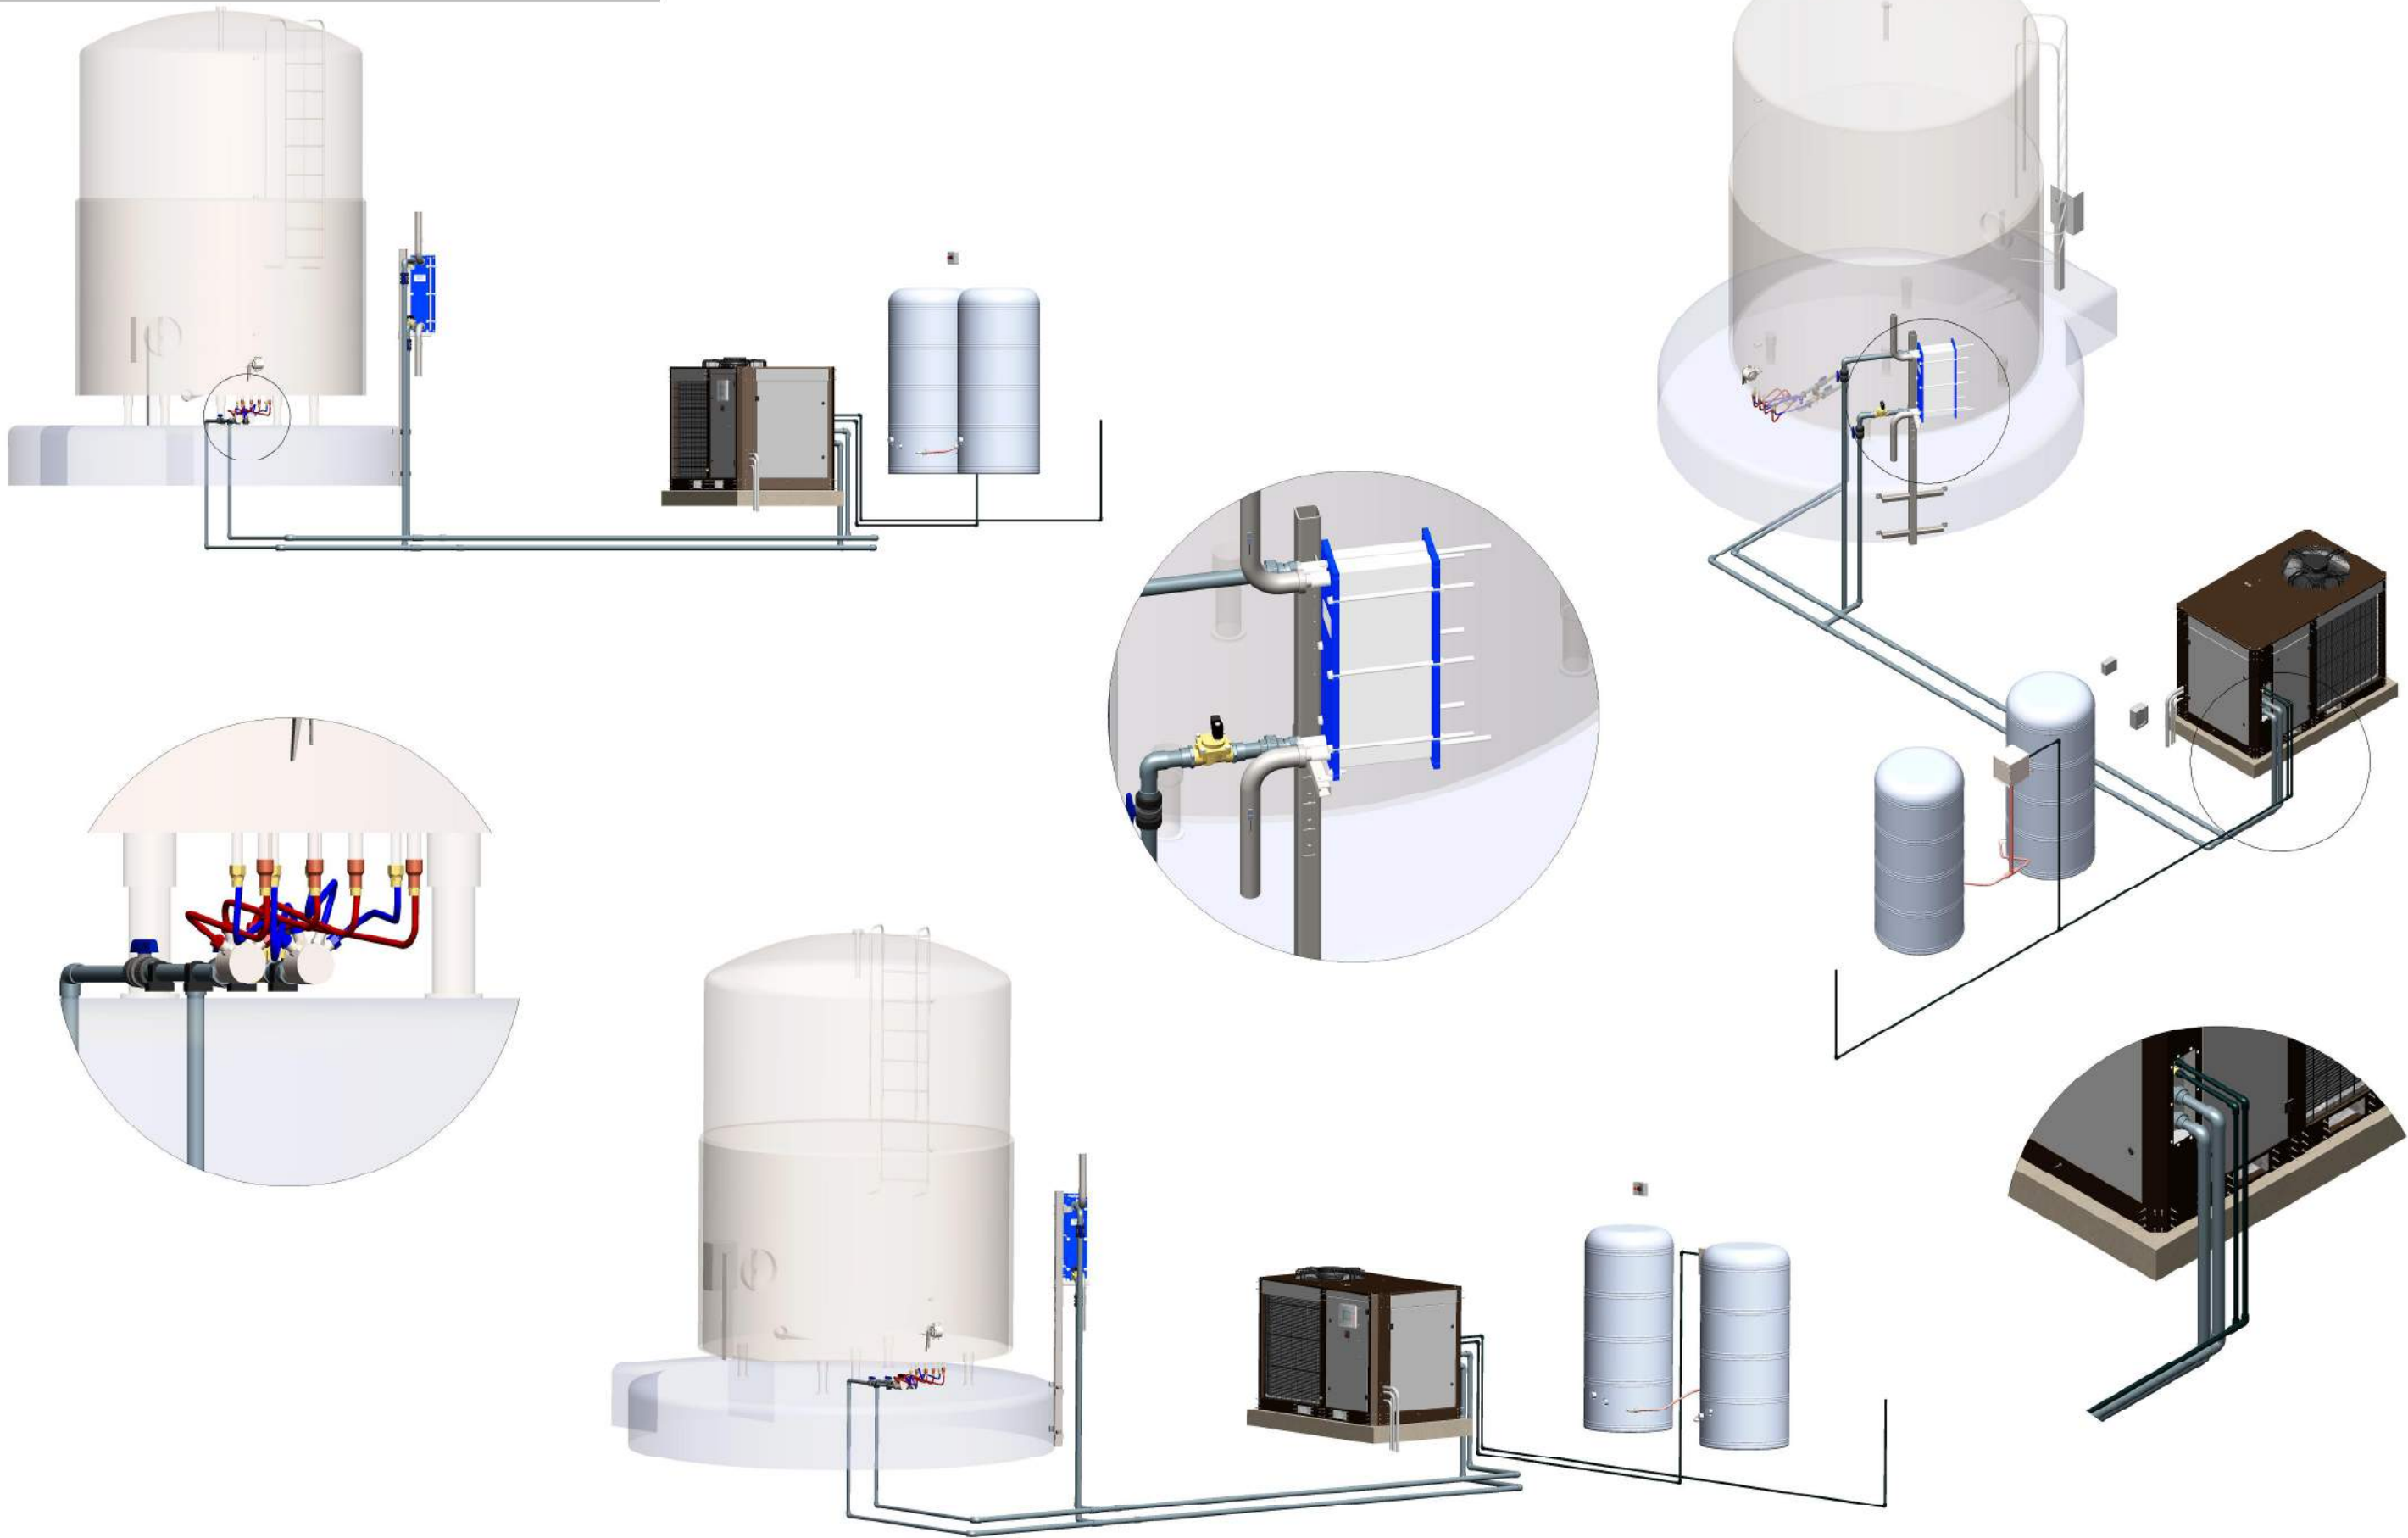

COPYRIGHT:
THIS DRAWING IS COPYRIGHT AND MUST NOT BE
RE-PRODUCED WITHOUT WRITTEN CONSENT OF
COOLSENSE NZ LTD.
TEL: +64 (0)7 849 0006
Address: 618D Te Rapa Road, Te Rapa, PO BOX 10186, Hamilton 3200, New Zealand.
Website: www.coolsense.co.nz
E-mail: info@coolsense.co.nz

SINGLE VAT SECONDARY HEAT EXCHANGER INSTALLATION ILLUSTRATION