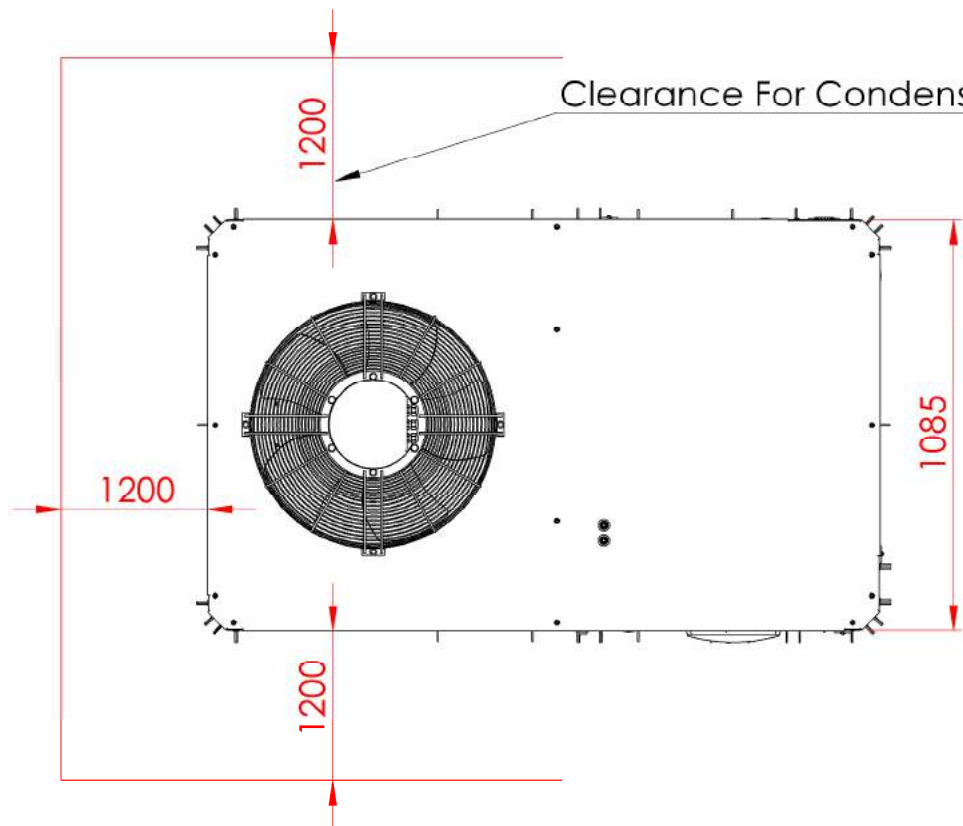

# VARI-CHILL 15 SPECIFICATION

Electrical Connection Panel

Model Number	VCHILL-15-INT-3.5-HR-INSUL
Phase	3
Volts	415
Hz	50
Refrigerant	R410A
Charge(kg)	10.8
Refrigerant Oil	Polyester 160SZ
Weight(kg)	586
kW Input	19.3
Unit	mm