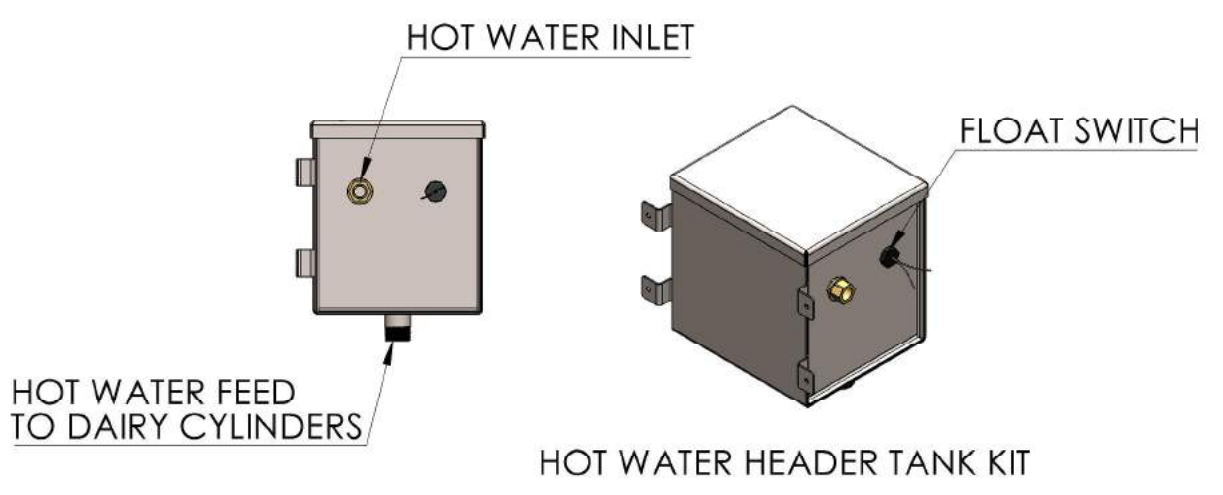

MOUNT HEADER TANK TO CORRECT DAIRY CYLINDER FILL LEVEL