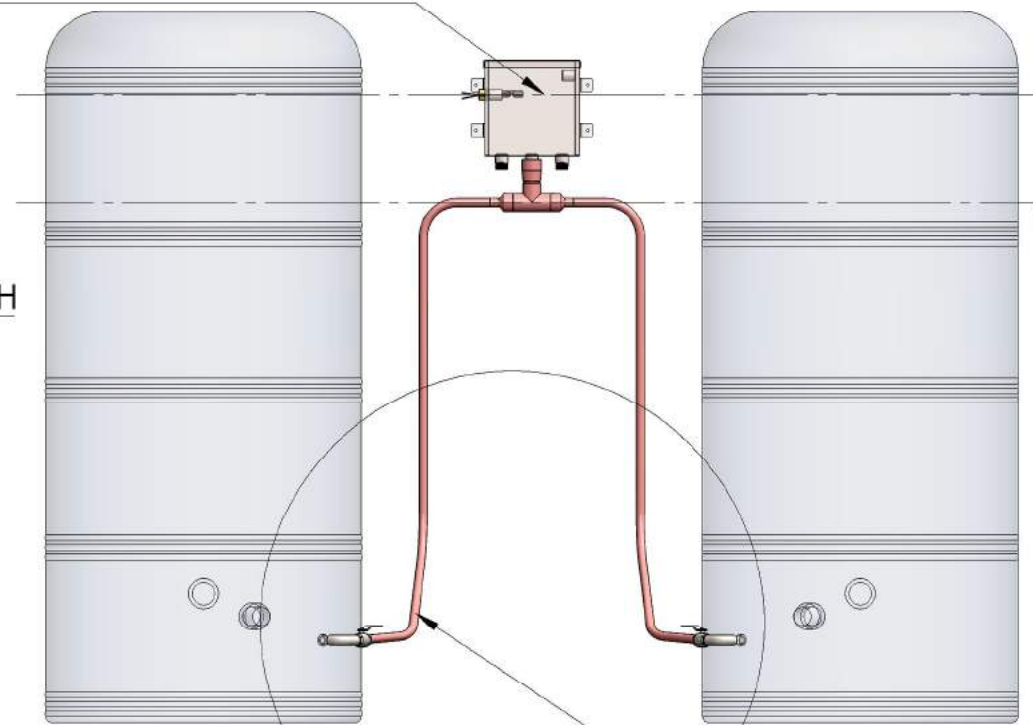

**MOUNT HEADER TANK TO CORRECT
DAIRY CYLINDER FILL LEVEL**