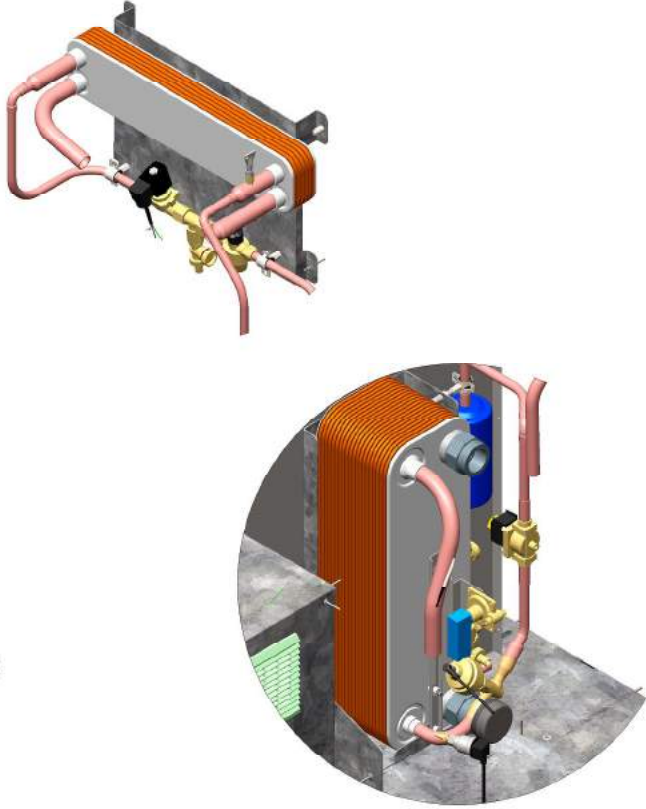

COPYRIGHT:
THIS DRAWING IS COPYRIGHT AND MUST NOT BE
RE-PRODUCED WITHOUT WRITTEN CONSENT OF
COOLSENSE NZ LTD.
TEL: +64 (0)7 849 0006
Address: 618D Te Rapa Road, Te Rapa, PO BOX 10186, Hamilton 3200, New Zealand.
Website: www.coolsense.co.nz
E-mail: info@coolsense.co.nz

VARI-CHILL 15 EXPLODED VIEW

VARIABLE SPEED EC FAN
(LOW KW CONSUMPTION)

HIGH GRADE HEAT RECOVERY