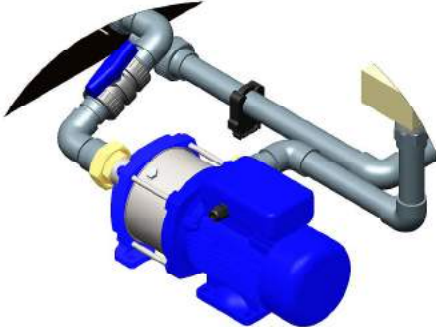

# VARI-CHILL 15 EXPLODED VIEW

VARIABLE SPEED EC FAN  
(LOW KW CONSUMPTION)

HIGH GRADE HEAT RECOVERY

VARIABLE SPEED COMPRESSOR  
WITH PERMANENT MAGNET MOTOR

HIGH EFFICIENCY MULTI-STAGE  
CENTRIFUGAL PUMP

**COPYRIGHT:**  
 THIS DRAWING IS COPYRIGHT AND MUST NOT BE  
 RE-PRODUCED WITHOUT WRITTEN CONSENT OF  
 COOLSENSE NZ LTD.  
 TEL: +64 (0)7 849 0006  
 Address: 618D Te Rapa Road, Te Rapa, PO BOX 10186, Hamilton 3200, New Zealand.  
 Website: www.coolsense.co.nz  
 E-mail: info@coolsense.co.nz

### VARI-CHILL 7.5 ELECTRICAL AND HYDRONIC INSTALLATION WITH PLINTH