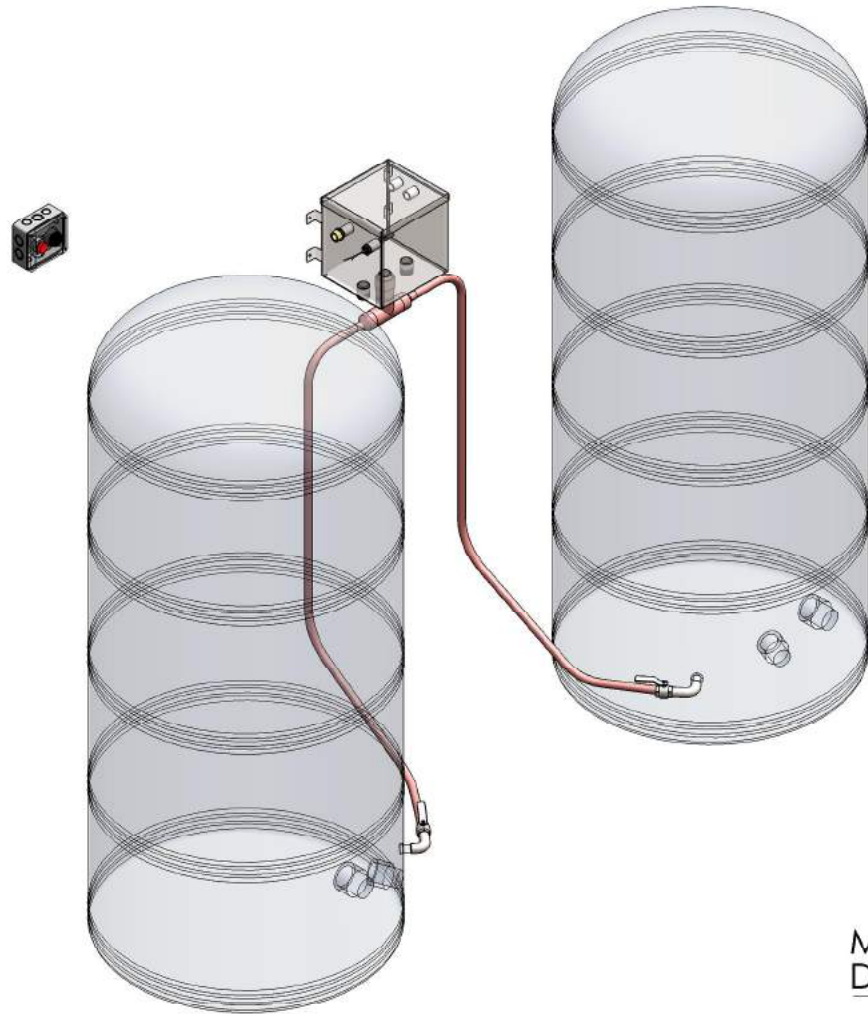

### VARI-CHILL 7.5 ELECTRICAL AND HYDRONIC INSTALLATION WITH PLINTH

# HEAT RECOVERY HEADER TANK TO DAIRY CYLINDERS FOR ALL MODELS

**NOTE:**  
 THIS CONFIGURATION WILL DRAIN BOTH CYLINDERS EQUALLY.

**MOUNT HEADER TANK TO CORRECT DAIRY CYLINDER FILL LEVEL**

**COPYRIGHT:**  
 THIS DRAWING IS COPYRIGHT AND MUST NOT BE  
 RE-PRODUCED WITHOUT WRITTEN CONSENT OF  
 COOLSENSE LTD.  
 TEL: +64 (0)7 849 0006  
 Address: 618D Te Rapa Road, Te Rapa, PO BOX 10186, Hamilton 3200, New Zealand.  
 Website: www.coolsense.co.nz  
 E-mail: info@coolsense.co.nz

# HEAT RECOVERY HEADER TANK TO DAIRY CYLINDERS FOR ALL MODELS (EMPTY FIRST FILL-NON EQUALISING)

**NOTE:**  
 THIS CONFIGURATION WILL ALLOW THE DAIRY  
 CYLINDERS TO BE EMPTIED INDEPENDENTLY FROM  
 EACH OTHER

**MOUNT HEADER TANK TO CORRECT  
 DAIRY CYLINDER FILL LEVEL**

REMAINING  
 FILL LEVEL

SLOPE

3/4" MINIMUM PIPE BORE

HOT WATER INLET

FLOAT SWITCH

HOT WATER FEED  
 TO DAIRY CYLINDERS

HOT WATER HEADER TANK KIT