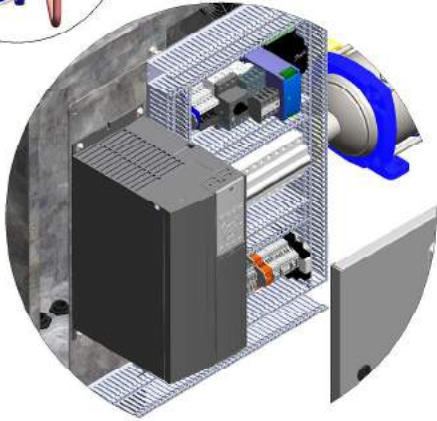

VARIABLE SPEED COMPRESSOR
WITH PERMANENT MAGNET MOTOR