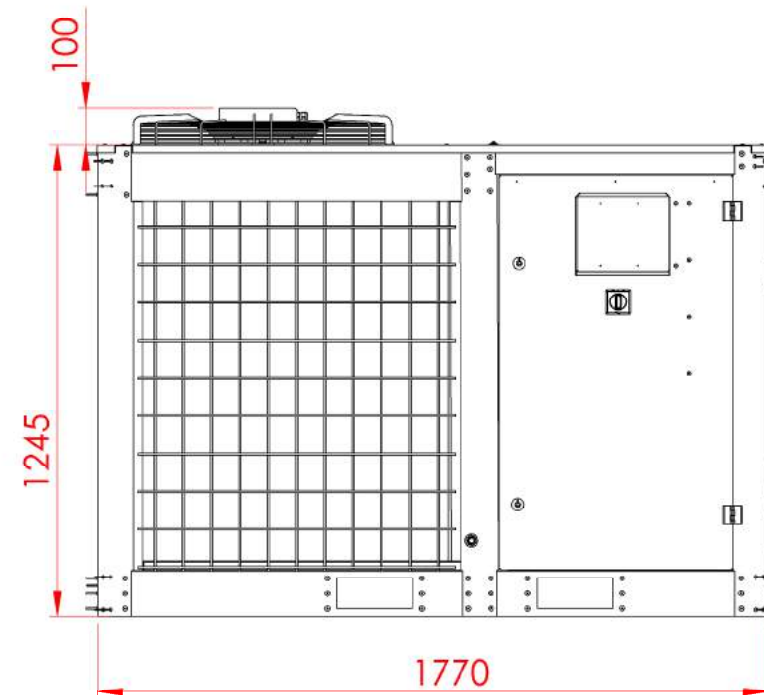

# VARI-CHILL 15 SPECIFICATION

Electrical Connection Panel

Model Number	VCHILL-15-INT-3.5-HR-INSUL
Phase	3
Volts	415
Hz	50
Refrigerant	R410A
Charge(kg)	10.8
Refrigerant Oil	Polyester 160SZ
Weight(kg)	586
kW Input	19.3
Unit	mm