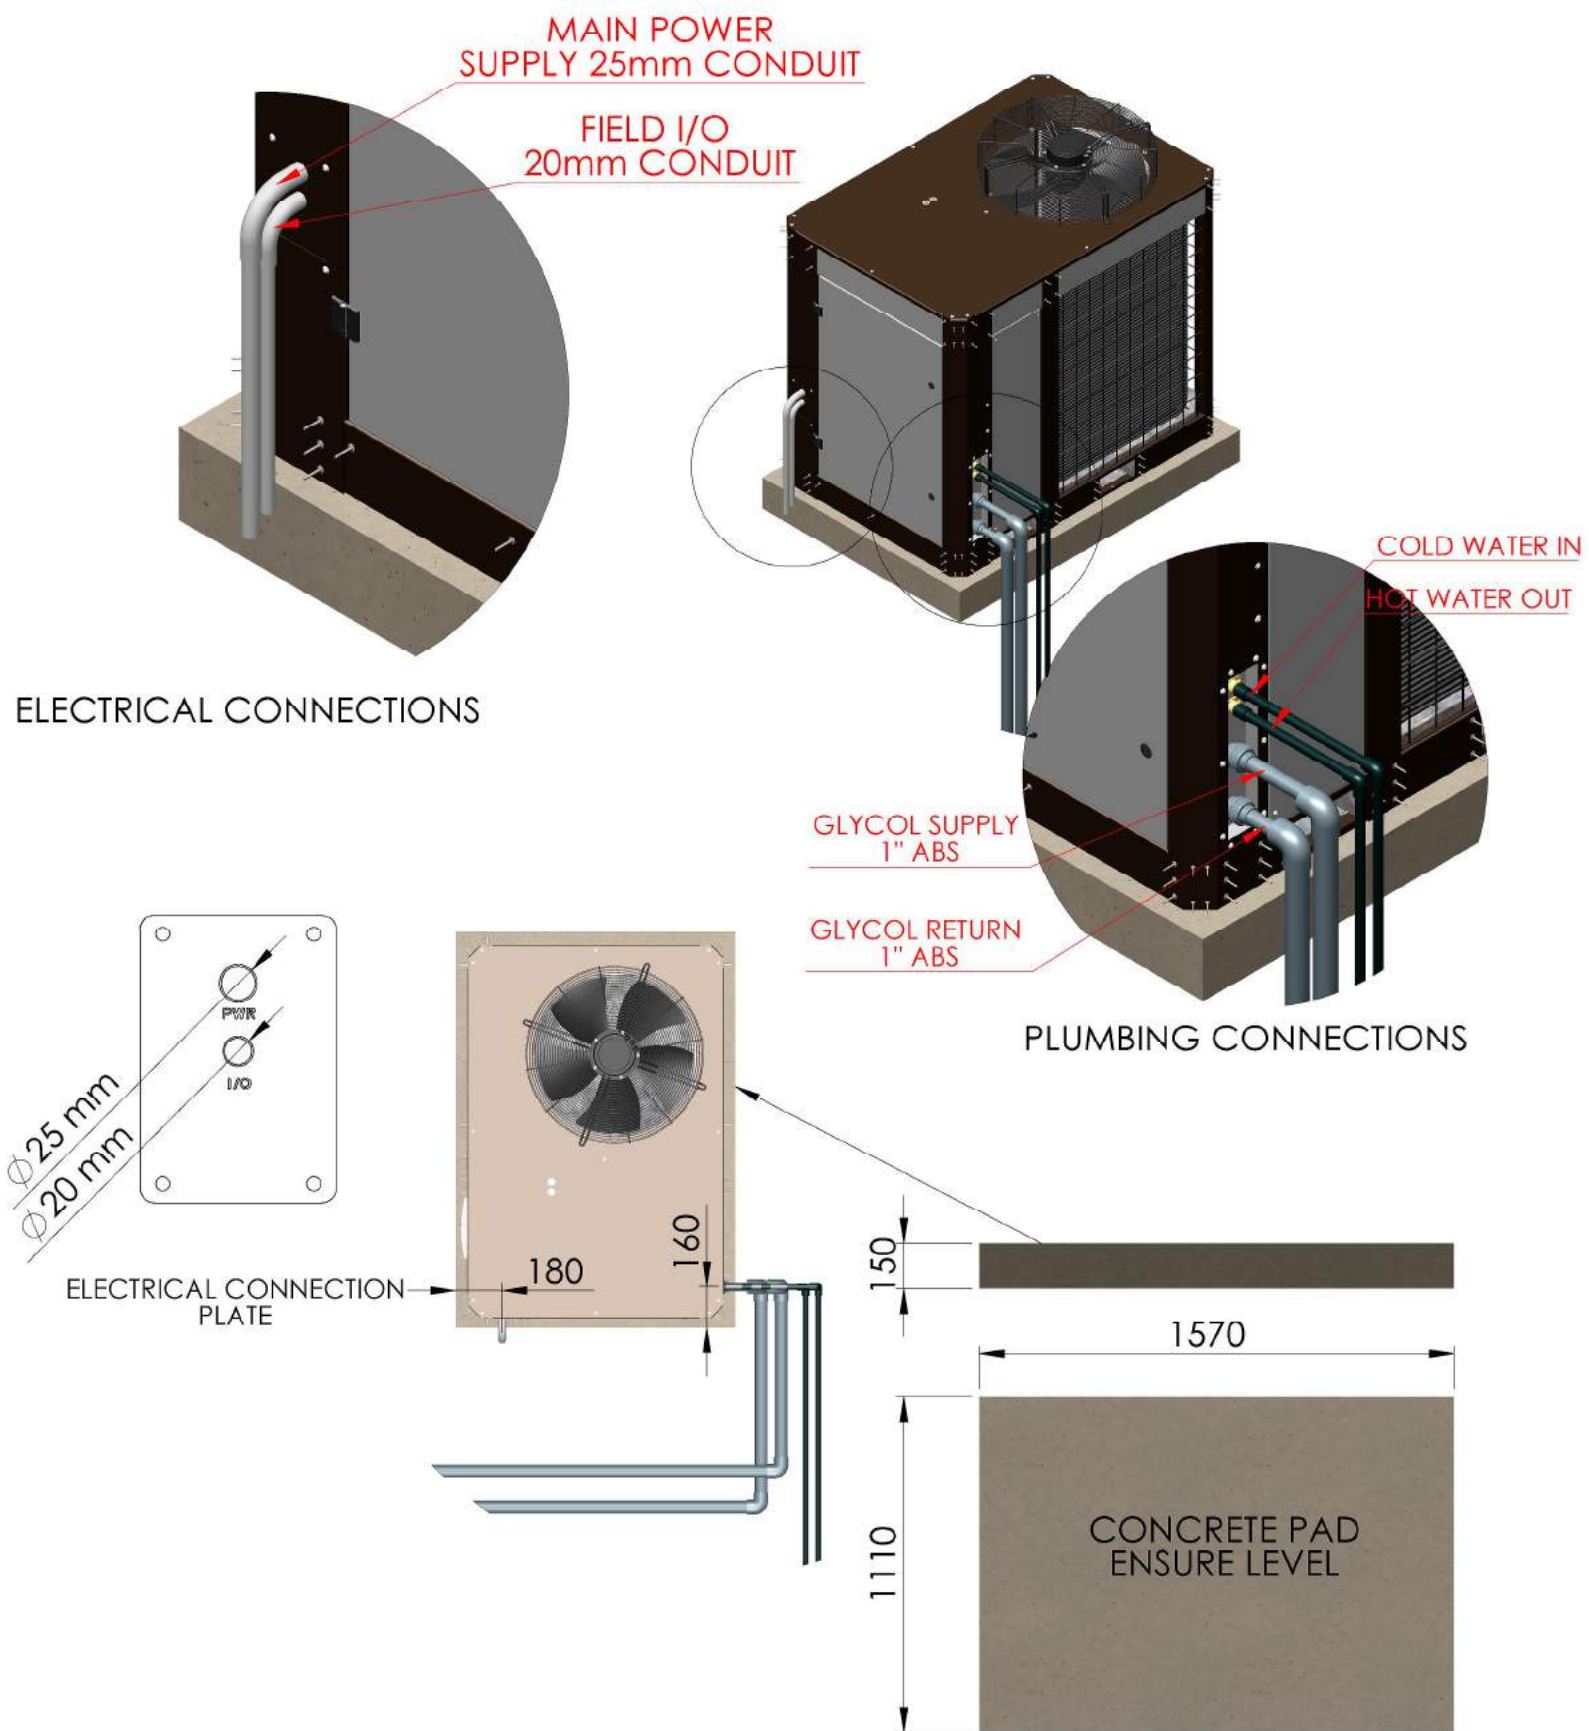

### VARI-CHILL 7.5 ELECTRICAL AND HYDRONIC INSTALLATION WITH PLINTH