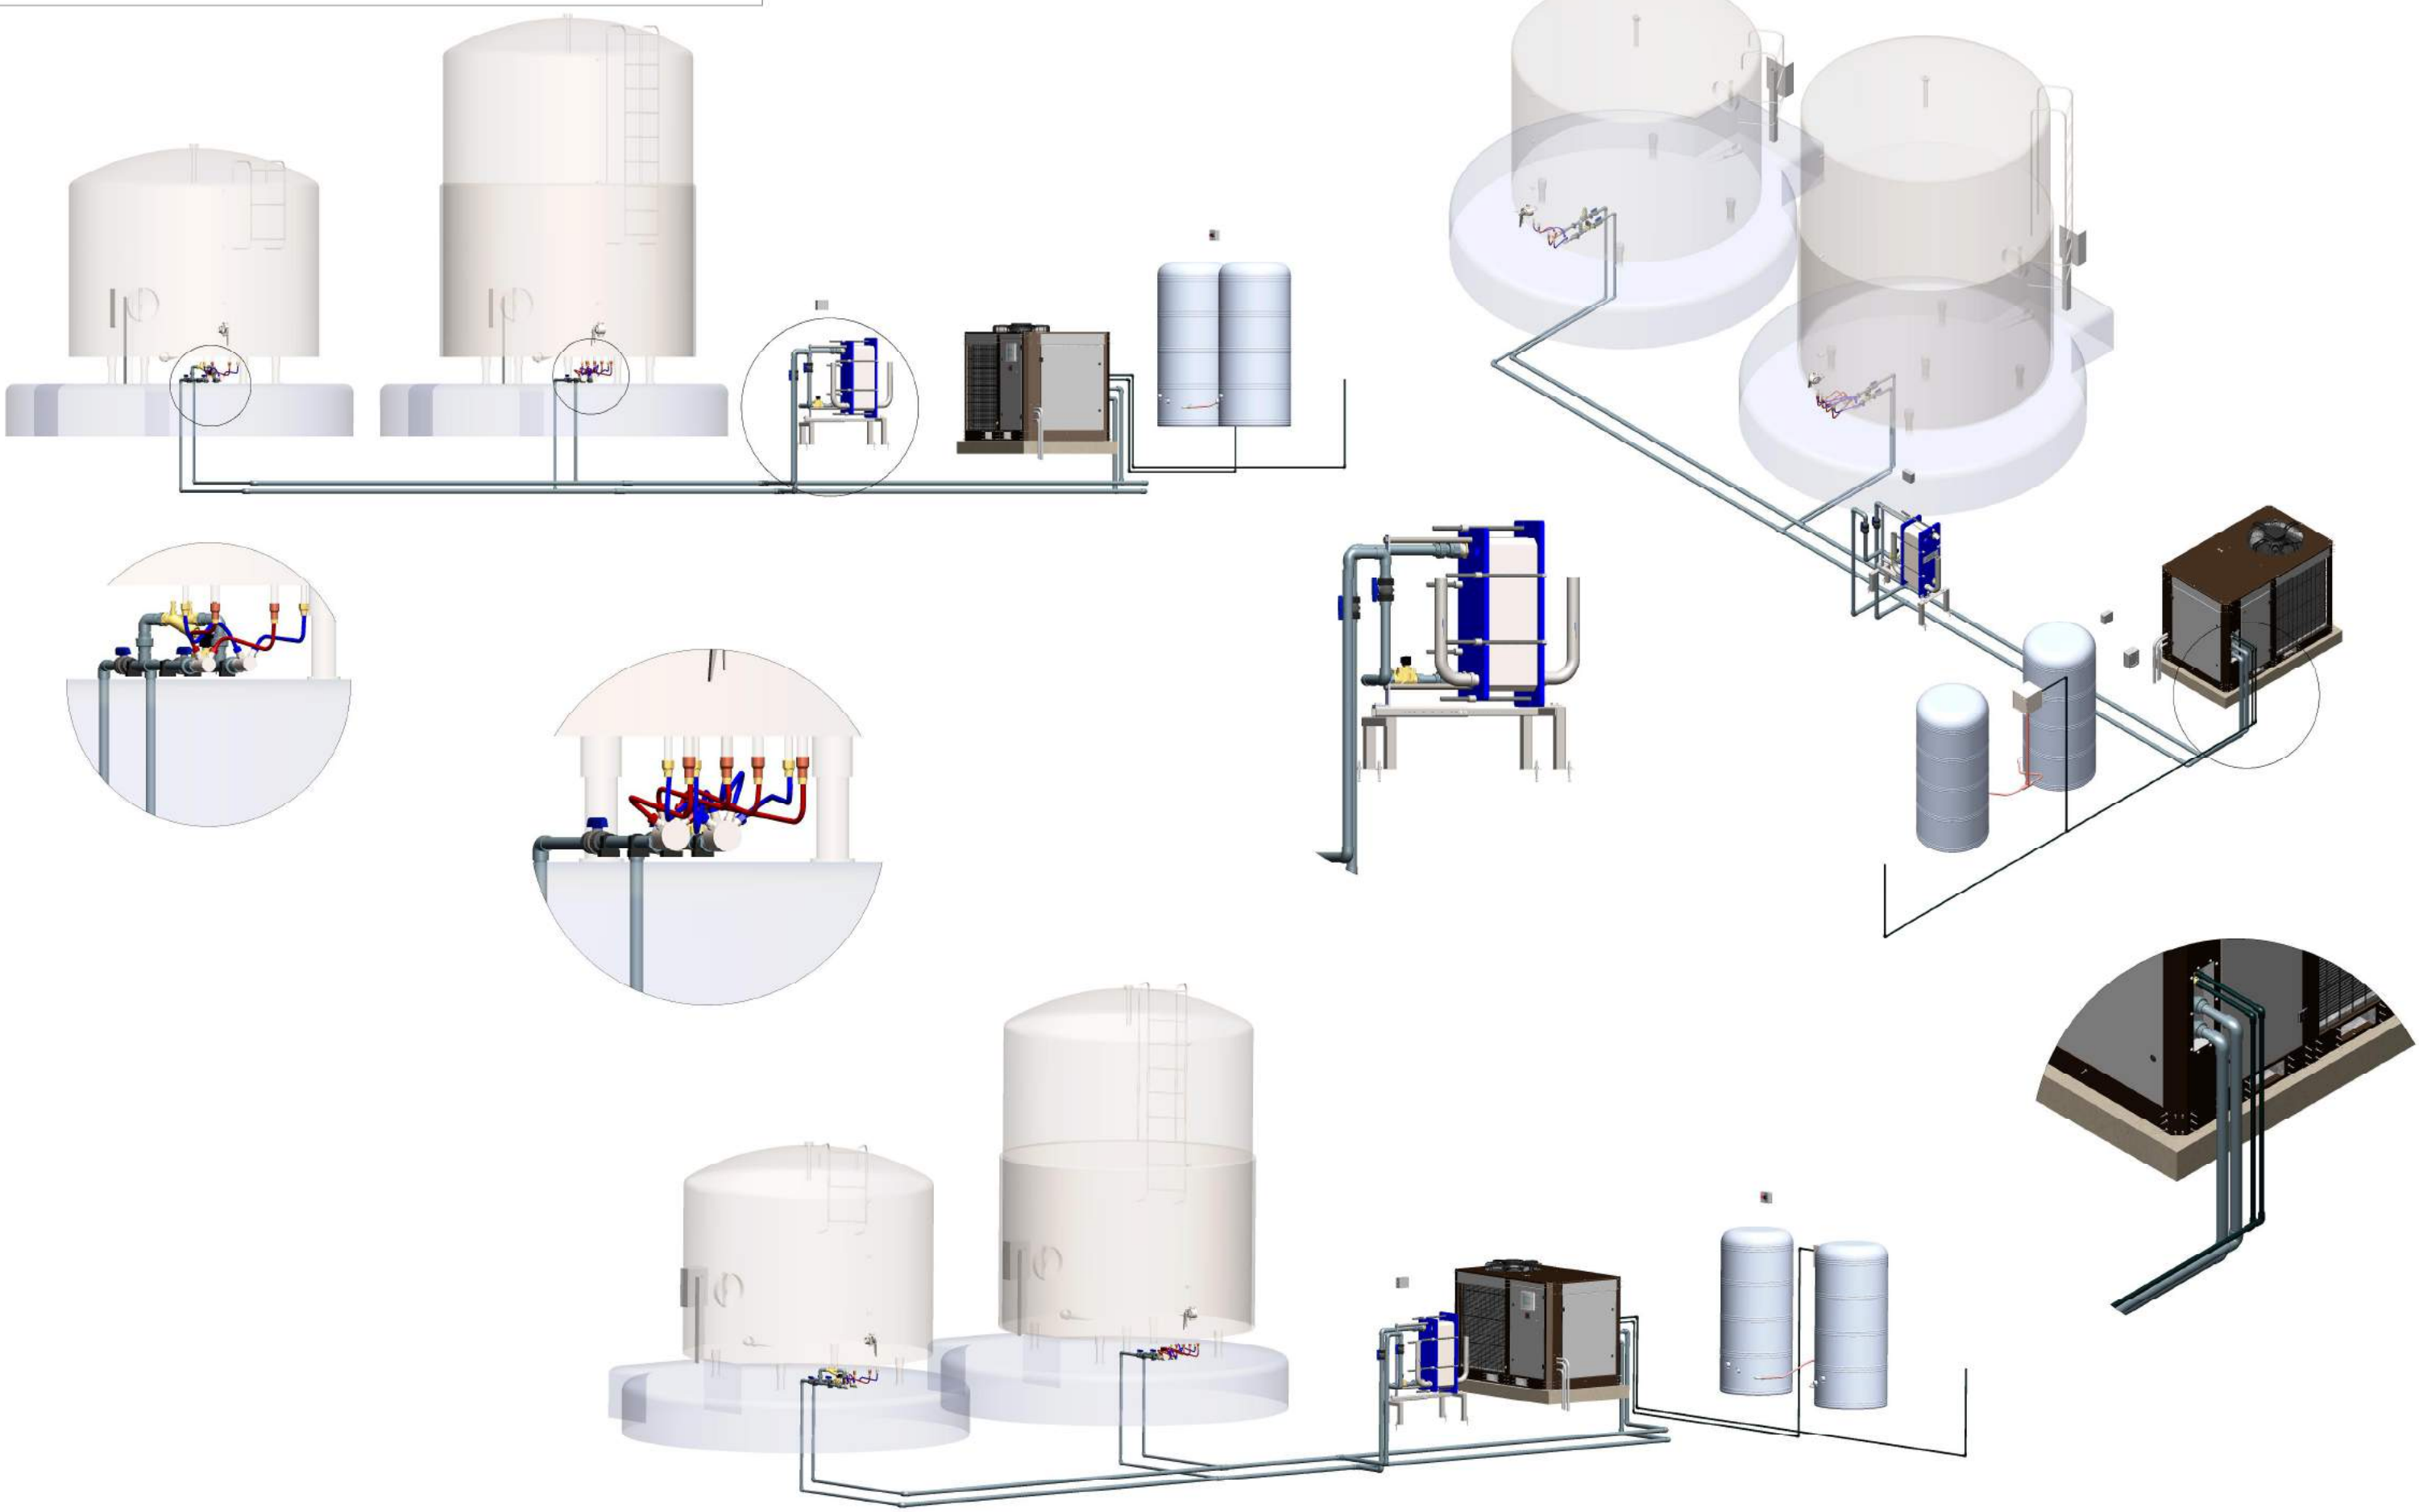

COPYRIGHT:
THIS DRAWING IS COPYRIGHT AND MUST NOT BE
RE-PRODUCED WITHOUT WRITTEN CONSENT OF
COOLSENSE NZ LTD.
TEL: +64 (0)7 849 0006
Address: 618D Te Rapa Road, Te Rapa, PO BOX 10186, Hamilton 3200, New Zealand.
Website: www.coolsense.co.nz
E-mail: info@coolsense.co.nz

TWIN VAT INDUSTRIAL DOUBLE BANK INSTALLATION ILLUSTRATION