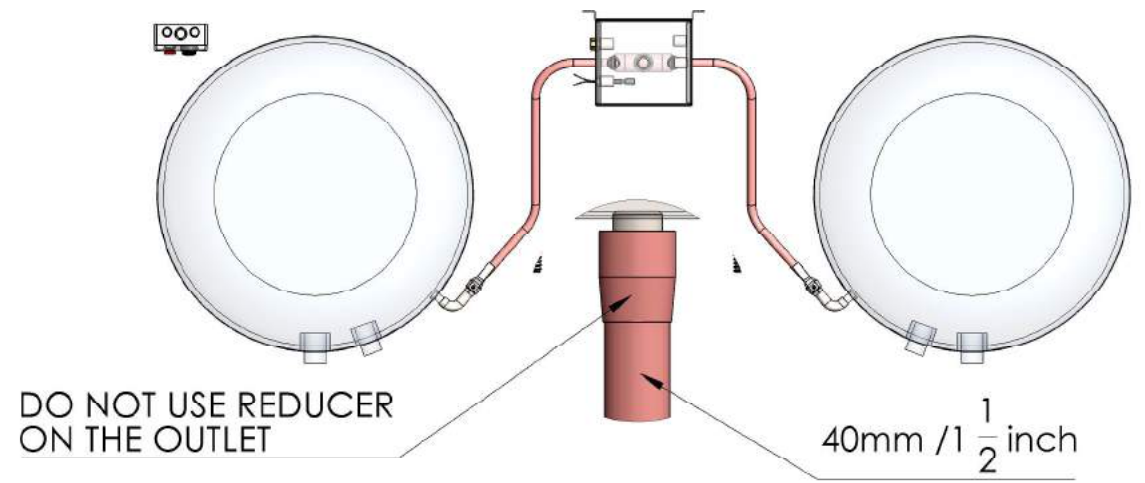

COPYRIGHT:
THIS DRAWING IS COPYRIGHT AND MUST NOT BE
RE-PRODUCED WITHOUT WRITTEN CONSENT OF
COOLSENSE LTD.
TEL: +64 (0)7 849 0006
Address: 618D Te Rapa Road, Te Rapa, PO BOX 10186, Hamilton 3200, New Zealand.
Website: www.coolsense.co.nz
E-mail: info@coolsense.co.nz

HEAT RECOVERY HEADER TANK TO DAIRY CYLINDERS FOR ALL MODELS