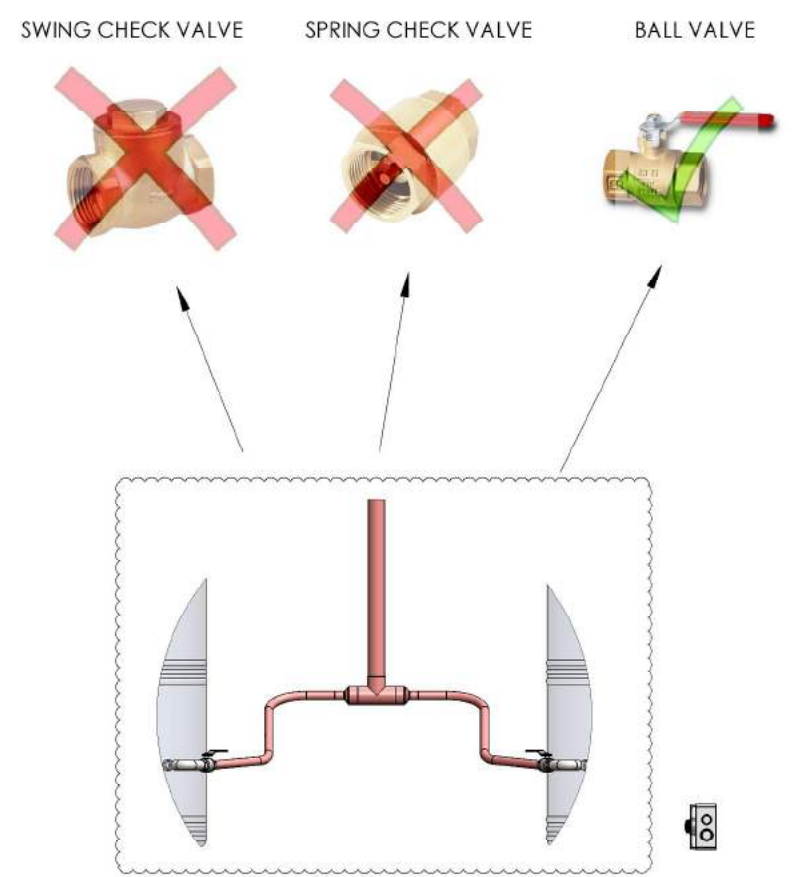

### VARI-CHILL 7.5 ELECTRICAL AND HYDRONIC INSTALLATION WITH PLINTH

### VARI-COOL JNR & VARI-CHILL 15 ELECTRICAL AND HYDRONIC INSTALLATION WITH PLINTH

**COPYRIGHT:**  
 THIS DRAWING IS COPYRIGHT AND MUST NOT BE  
 RE-PRODUCED WITHOUT WRITTEN CONSENT OF  
 COOLSENSE LTD.  
 TEL: +64 (0)7 849 0006  
 Address: 618D Te Rapa Road, Te Rapa, PO BOX 10186, Hamilton 3200, New Zealand.  
 Website: www.coolsense.co.nz  
 E-mail: info@coolsense.co.nz

# HEAT RECOVERY HEADER TANK TO DAIRY CYLINDERS FOR ALL MODELS

**NOTE:**  
 THIS CONFIGURATION WILL DRAIN BOTH CYLINDERS EQUALLY.

**MOUNT HEADER TANK TO CORRECT DAIRY CYLINDER FILL LEVEL**

**COPYRIGHT:**  
 THIS DRAWING IS COPYRIGHT AND MUST NOT BE  
 RE-PRODUCED WITHOUT WRITTEN CONSENT OF  
 COOLSENSE LTD.  
 TEL: +64 (0)7 849 0006  
 Address: 618D Te Rapa Road, Te Rapa, PO BOX 10186, Hamilton 3200, New Zealand.  
 Website: www.coolsense.co.nz  
 E-mail: info@coolsense.co.nz