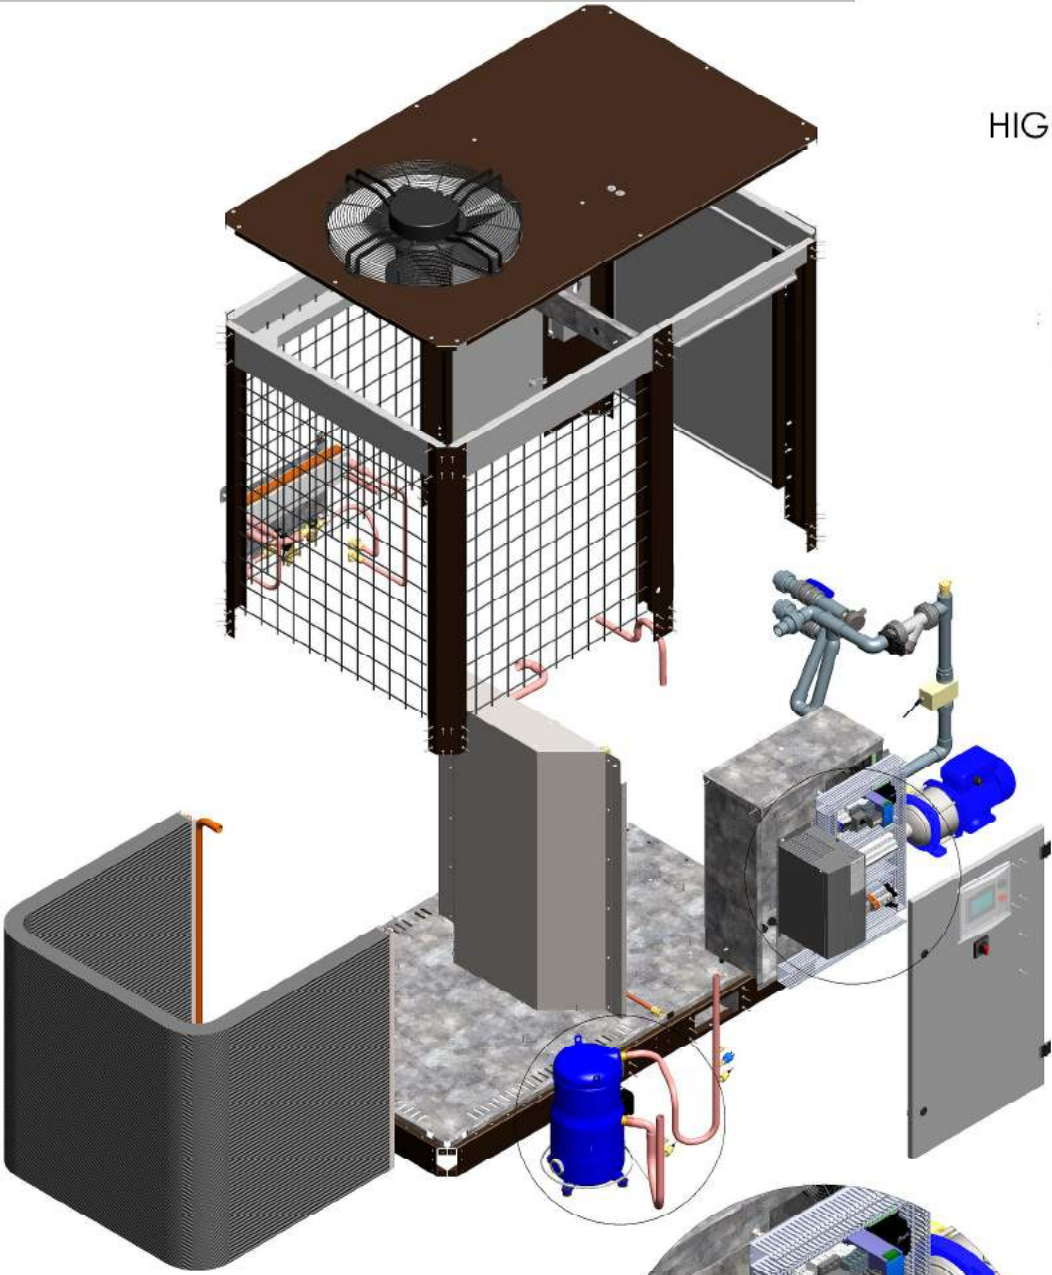

COPYRIGHT:
THIS DRAWING IS COPYRIGHT AND MUST NOT BE
RE-PRODUCED WITHOUT WRITTEN CONSENT OF
COOLSENSE NZ LTD.
TEL: +64 (0)7 849 0006
Address: 618D Te Rapa Road, Te Rapa, PO BOX 10186, Hamilton 3200, New Zealand.
Website: www.coolsense.co.nz
E-mail: info@coolsense.co.nz

VARI-CHILL 15 EXPLODED VIEW

VARIABLE SPEED EC FAN
(LOW KW CONSUMPTION)

HIGH GRADE HEAT RECOVERY