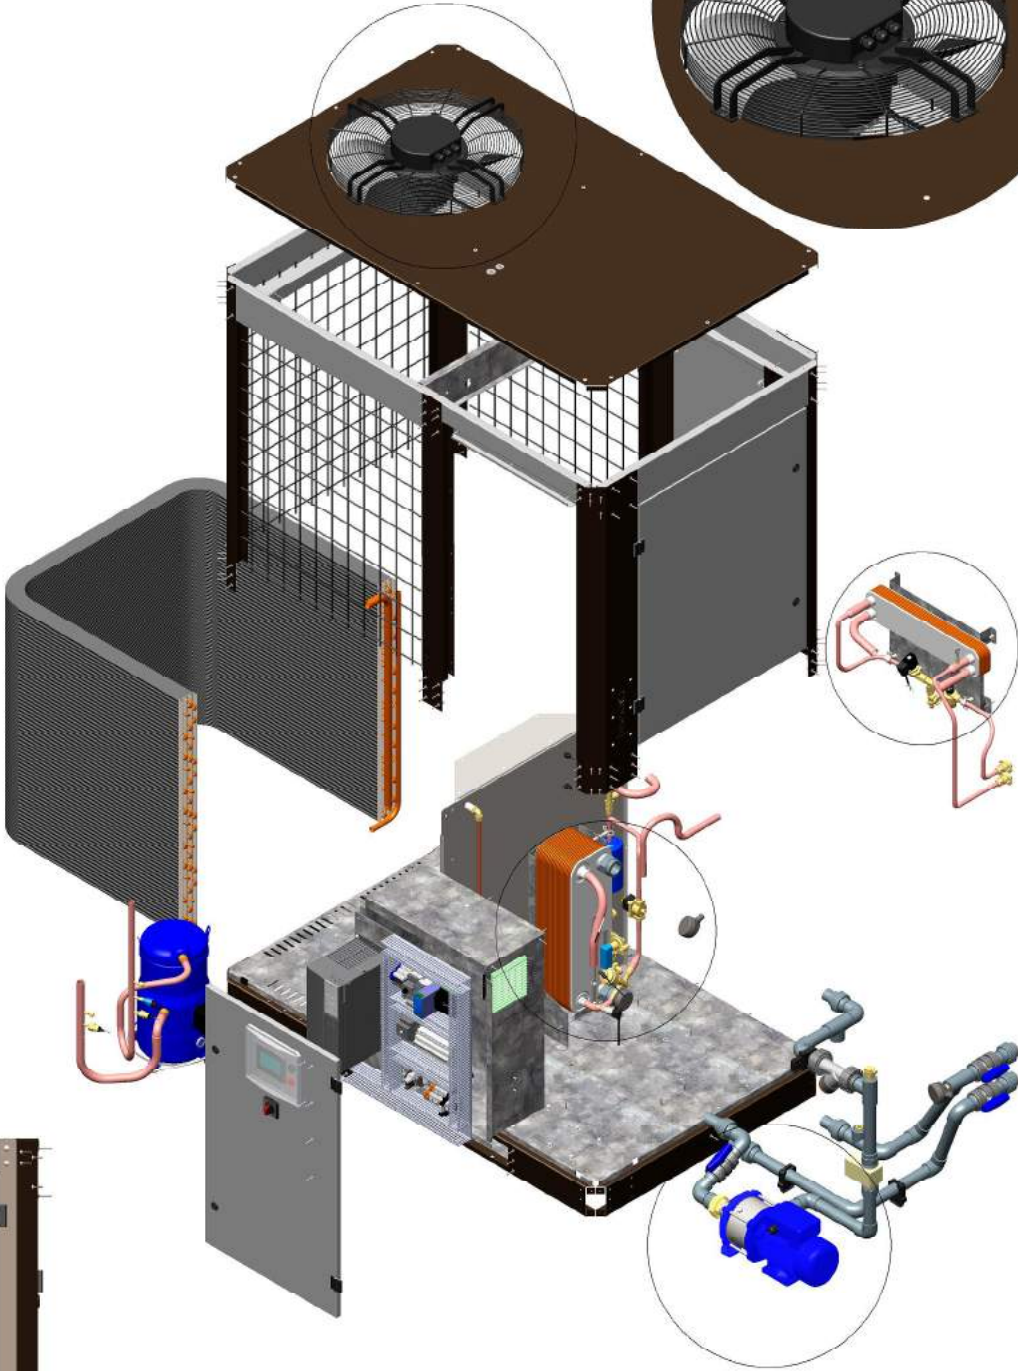

COPYRIGHT:
THIS DRAWING IS COPYRIGHT AND MUST NOT BE
RE-PRODUCED WITHOUT WRITTEN CONSENT OF
COOLSENSE NZ LTD.
TEL: +64 (0)7 849 0006
Address: 618D Te Rapa Road, Te Rapa, PO BOX 10186, Hamilton 3200, New Zealand.
Website: www.coolsense.co.nz
E-mail: info@coolsense.co.nz

VARI-CHILL 15 EXPLODED VIEW

VARIABLE SPEED EC FAN
(LOW KW CONSUMPTION)

HIGH GRADE HEAT RECOVERY