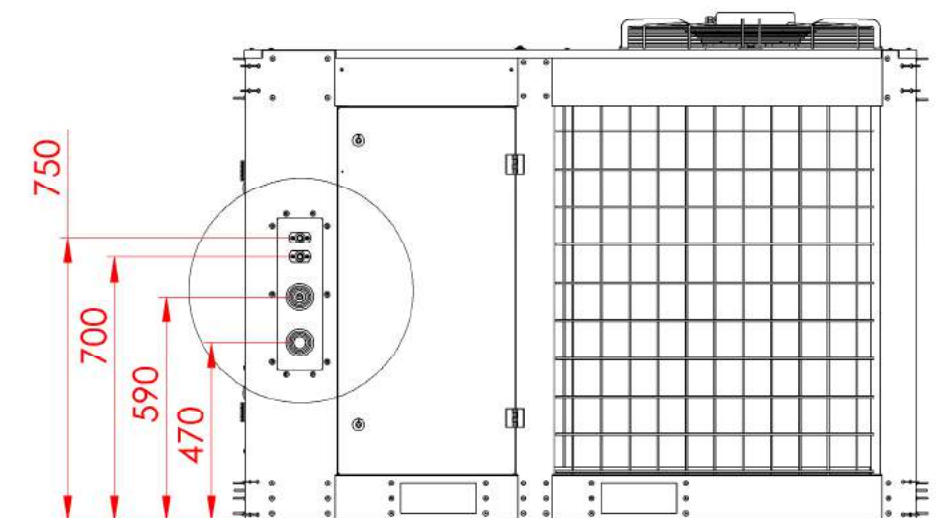

# VARI-CHILL 15 SPECIFICATION

Electrical Connection Panel

Model Number	VCHILL-15-INT-3.5-HR-INSUL
Phase	3
Volts	415
Hz	50
Refrigerant	R410A
Charge(kg)	10.8
Refrigerant Oil	Polyester 160SZ
Weight(kg)	586
kW Input	19.3
Unit	mm