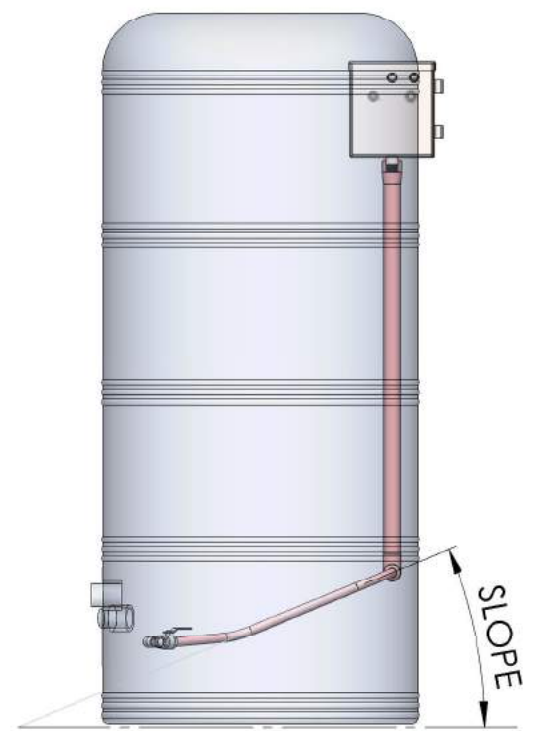

# HEAT RECOVERY HEADER TANK TO DAIRY CYLINDERS FOR ALL MODELS

**NOTE:**  
 THIS CONFIGURATION WILL DRAIN BOTH CYLINDERS EQUALLY.

**MOUNT HEADER TANK TO CORRECT DAIRY CYLINDER FILL LEVEL**

**COPYRIGHT:**  
 THIS DRAWING IS COPYRIGHT AND MUST NOT BE  
 RE-PRODUCED WITHOUT WRITTEN CONSENT OF  
 COOLSENSE LTD.  
 TEL: +64 (0)7 849 0006  
 Address: 618D Te Rapa Road, Te Rapa, PO BOX 10186, Hamilton 3200, New Zealand.  
 Website: www.coolsense.co.nz  
 E-mail: info@coolsense.co.nz